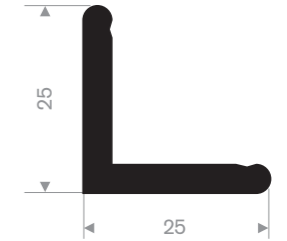

Item code 3921652525
Quality EPDM
Hardness 60° Shore
Colour Black
Length 25 meters