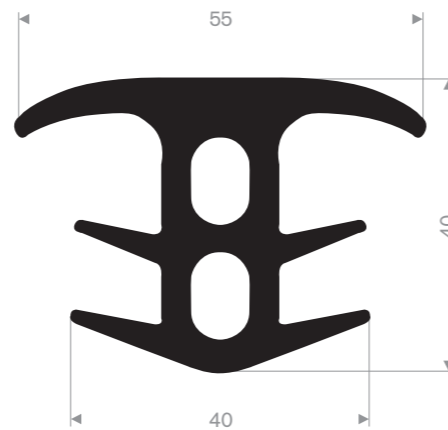

Item code 3921605800 Black
Item code 3921605801 Grey
Quality EPDM
Hardness 70° Shore
Length 15 meters