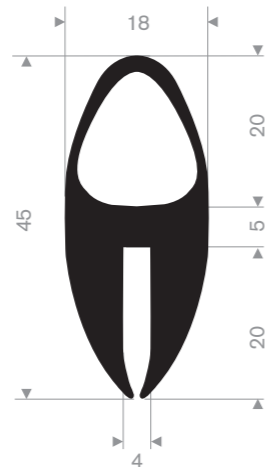

Rubber U profiles

Profiles according to your model or drawing are also possible in large and small quantities.

Item code 3921100410
Quality EPDM
Hardness 70° Shore
Colour Black
Length 200 meters

Item code 3921100802
Quality EPDM
Hardness 70° Shore
Colour Black
Length 50 meters

Item code 3921608020
Quality EPDM
Hardness 70° Shore
Colour Black
Length 30 meters

Item code 3921100575
Quality EPDM
Hardness 70° Shore
Colour Black
Length 25 meters

Item code 3921105 381
Quality EPDM
Hardness 70° Shore
Colour Black
Length 20 meters

Item code 3921104385
Quality EPDM
Hardness 70° Shore
Colour Black
Length 50 meters

Item code 3921607011
Quality EPDM
Hardness 70° Shore
Colour Cream
Length 25 meters

Item code 3921607016
Quality EPDM
Hardness 70° Shore
Colour Cream
Length 30 meters

Item code 3921607018
Quality EPDM
Hardness 70° Shore
Colour Cream
Length 25 meters

Item code 3921100444
Quality EPDM
Hardness 70° Shore
Colour Black
Length 30 meters

Item code 3921109004
Quality EPDM
Hardness 65° Shore
Colour Black
Length 25 meters