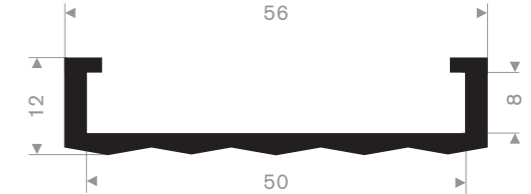

Item code 3921608020
Quality EPDM
Hardness 70° Shore
Colour Black
Length 30 meters