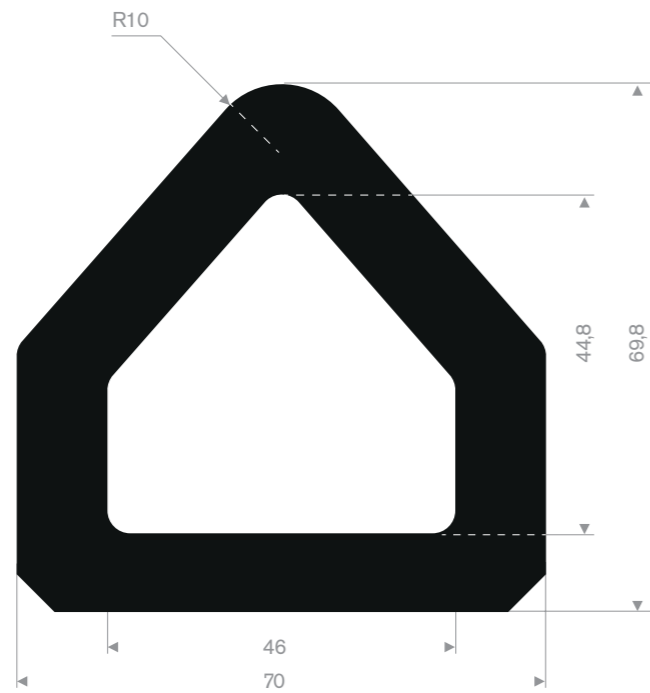

Item code 3921504025
Quality EPDM
Hardness 70° Shore
Colour Black
Length 5 meters

Item code 3921506050
Quality EPDM
Hardness 70° Shore
Colour Black
Length 5 meters

Item code 3921507068
Quality EPDM
Hardness 70° Shore
Colour Black
Length 10 meters