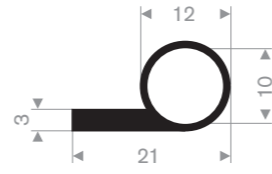

Item code 3921109006
Quality EPDM
Hardness 55° Shore
Colour Black
Length 100 meters

Item code 3921400145
Quality EPDM
Hardness 70° Shore
Colour Black
Length 50 meters