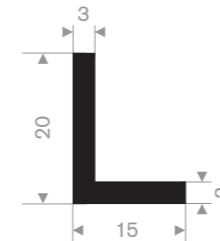

Item code 3921652015
Quality EPDM
Hardness 70° Shore
Colour Black
Length 50 meters