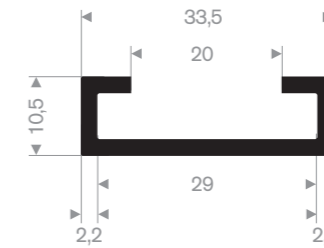

Item code 3921604111
Quality EPDM
Hardness 70° Shore
Colour Black
Length 50 meters