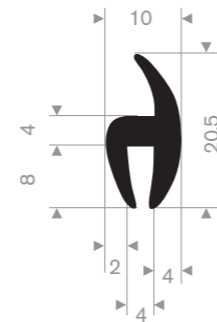

Item code 3921200048
Quality EPDM
Hardness 70° Shore
Colour Black
Length 50 meters