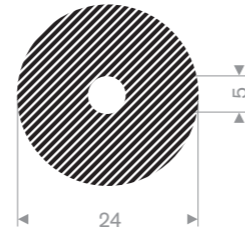

Sponge rubber Hose profiles

Sponge rubber U profiles

Item code 3048018010
Quality EPDM
Hardness 15° Shore
Colour Black
Length 50 meters

Item code 3048022008
Quality EPDM
Hardness 15° Shore
Colour Black
Length 25 meters