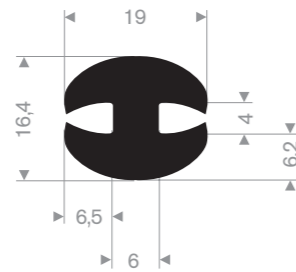

Item code 3921200022
Quality EPDM
Hardness 70° Shore
Colour Black
Length 40 meters