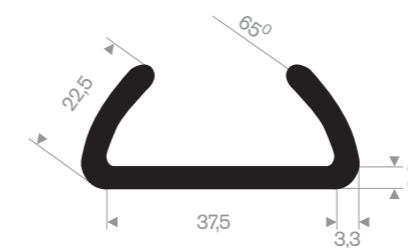

Item code 3921108222
Quality EPDM
Hardness 70° Shore
Colour Black
Length 25 meters

Item code 3921108002
Quality EPDM
Hardness 70° Shore
Colour Black
Length 50 meters

Item code 3921101212
Quality EPDM
Hardness 70° Shore
Colour Black
Length 50 meters

Item code 3921101515
Quality EPDM
Hardness 70° Shore
Colour Black
Length 50 meters

Item code 3921101220
Quality EPDM
Hardness 70° Shore
Colour Black
Length 50 meters

Item code 3921108004
Quality EPDM
Hardness 70° Shore
Colour Black
Length 50 meters