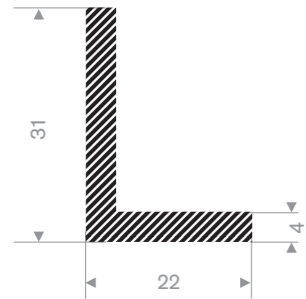

Item code 3922501125
Quality EPDM
Hardness 15° Shore
Colour Black
Length 25 meters self-adhesive