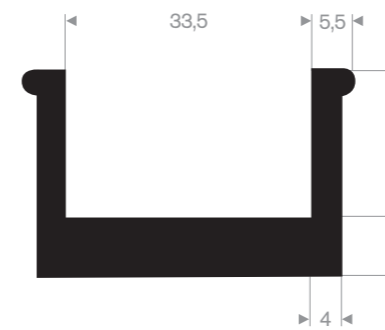

Item code 3921108222
Quality EPDM
Hardness 70° Shore
Colour Black
Length 25 meters