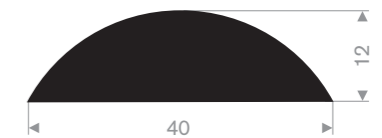

Item code 3921500450
Quality EPDM
Hardness 65° Shore
Colour Black
Length 20 meters