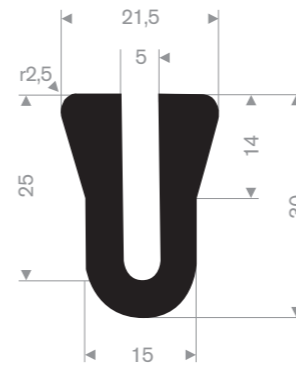

Item code 3921100570
Quality EPDM
Hardness 70° Shore
Colour Black
Length 50 meters