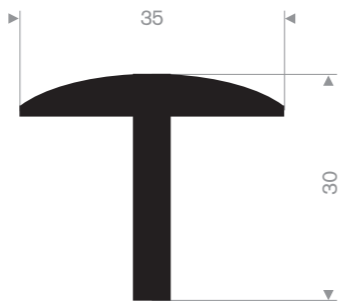

Item code 3921600801
Quality EPDM
Hardness 90° Shore
Colour Black
Length 50 meters (self-adhesive)

Item code 3921605650
Quality EPDM
Hardness 70° Shore
Colour Black
Length 50 meters