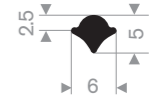

Item code 3921302006
Quality EPDM
Hardness 70° Shore
Colour Black
Length 100 meters