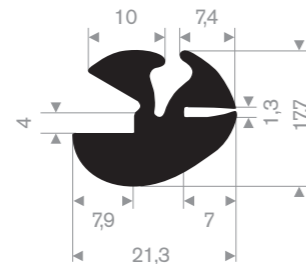

Item code 3921300295
Quality EPDM
Hardness 70° Shore
Colour Black
Length 50 meters