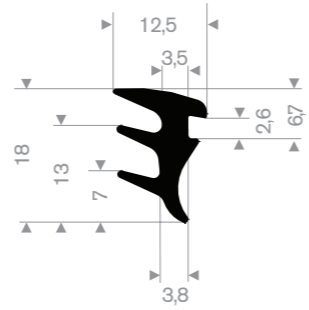

Item code 3921603557
Quality EPDM
Hardness 65° Shore
Colour Black
Length 100 meters