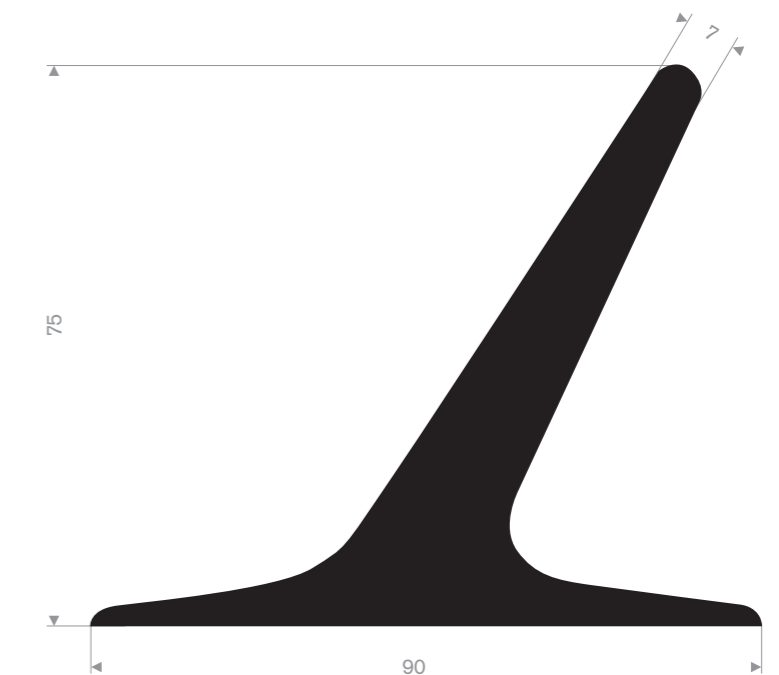

Item code 3921603633
Quality EPDM
Hardness 70° Shore
Colour Black
Length 250 meters

Item code 3921603635
Quality EPDM
Hardness 70° Shore
Colour Black
Length 200 meters

Item code 3921603641
Quality EPDM
Hardness 70° Shore
Colour Black
Length 100 meters