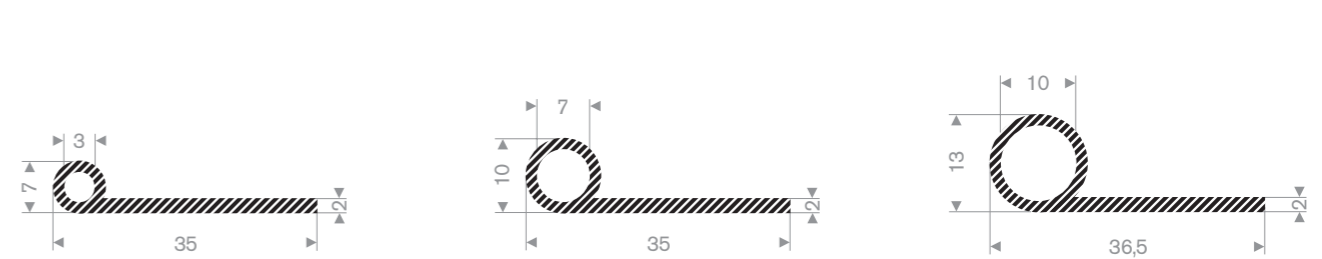

Item code 3922400227
Quality EPDM
Hardness 15° Shore
Colour Black
Length 50 meters

Item code 3922 00247
Quality EPDM
Hardness 15° Shore
Colour Black
Length 50 meters

Item code 3922400287
Quality EPDM
Hardness 15° Shore
Colour Black
Length 50 meters