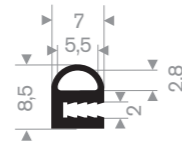

Item code 3921109115
Quality EPDM
Hardness 65° Shore
Colour Black
Length 50 meters