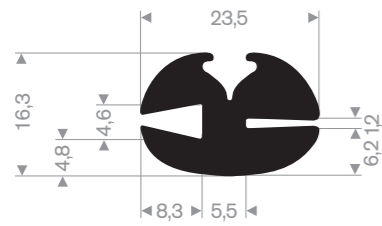

Item code 3921401220
Quality EPDM
Hardness 70° Shore
Colour Black
Length 50 meters

Item code 3921300218
Quality EPDM
Hardness 70° Shore
Colour Black
Length 50 meters