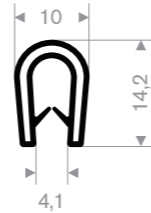

Item code
3924100231 Black
3924100233 Red
3924100235 Yellow
3924100236 Grey metallic
Quality PVC
Clamping range 2,5-4 mm
Length 50 meters