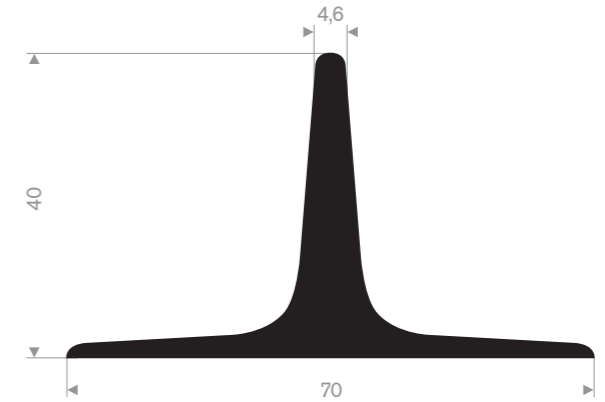

Item code 3921600040
Quality EPDM
Hardness 70° Shore
Colour Black
Length 30 meters