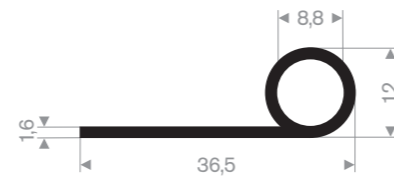

Item code 3921400320
Quality EPDM
Hardness 70° Shore
Colour Black
Length 50 meters