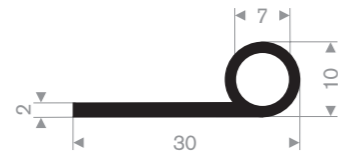

Item code 3921400016
Quality EPDM
Hardness 70° Shore
Colour Black
Length 50 meters