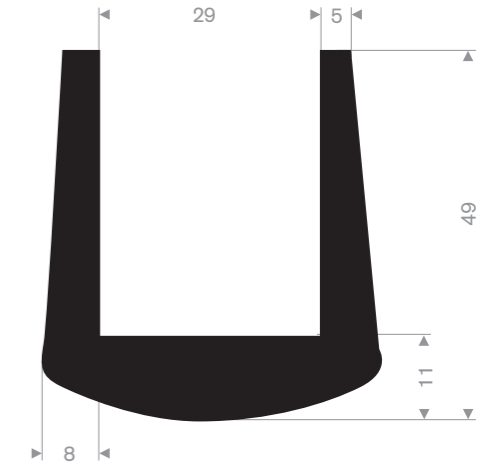

Rubber U profiles

Rubber U profiles

Item code 3921100390
Quality EPDM
Hardness 70° Shore
Colour Black
Length 100 meters

Item code 3921101206
Quality EPDM
Hardness 70° Shore
Colour Black
Length 50 meters

Item code 3921101446
Quality EPDM
Hardness 70° Shore
Colour Black
Length 100 meters

Item code 3921105511
Quality EPDM
Hardness 70° Shore
Colour Black
Length 25 meters

Item code 3921101552
Quality EPDM
Hardness 70° Shore
Colour Black
Length 50 meters

Item code 3921101210
Quality EPDM
Hardness 70° Shore
Colour Black
Length 50 meters

Item code 3921101654
Quality EPDM
Hardness 70° Shore
Colour Black
Length 50 meters