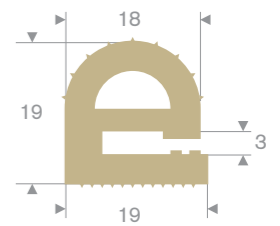

Item code 3921608020
Quality EPDM
Hardness 70° Shore
Colour Black
Length 30 meters