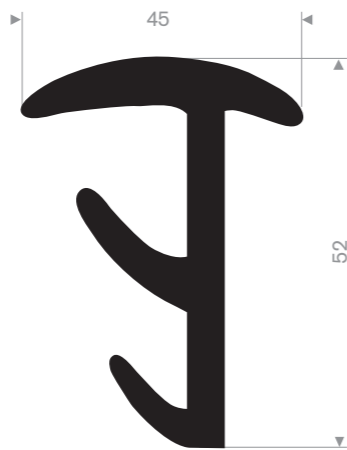

Item code 3921605760
Quality EPDM
Hardness 70° Shore
Colour Black
Length 25 meters