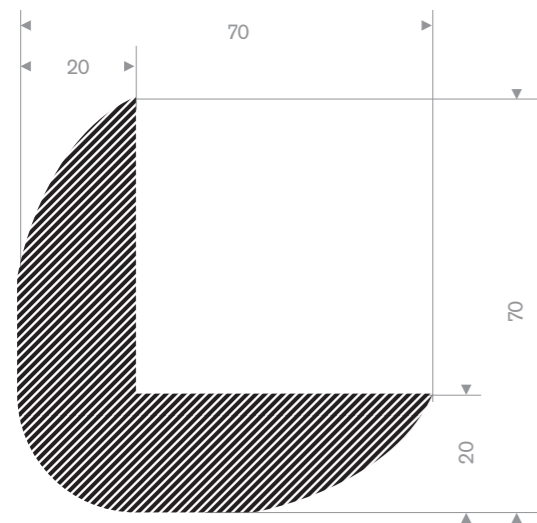

Item code 3922501170
Quality EPDM
Hardness 15° Shore
Colour Black
Length 25 meters

Sponge rubber Ohter profiles