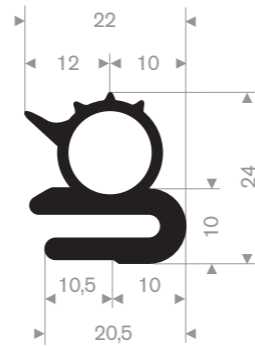

Item code 3921109008
Quality EPDM
Hardness 65° Shore
Colour Black
Length 50 meters

Item code 3921109118
Quality NBR
Hardness 65° Shore
Colour Black
Length 50 meters