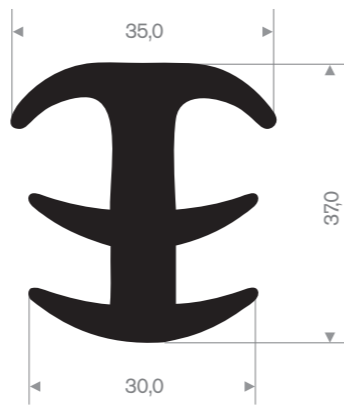

Item code 3921600802
Quality EPDM
Hardness 90° Shore
Colour Black
Length 50 meters (self-adhesive)

Item code 3921605700
Quality EPDM
Hardness 70° Shore
Colour Black
Length 25 meters

Item code 3921600038
Quality EPDM
Hardness 70° Shore
Colour Black
Length 50 meters