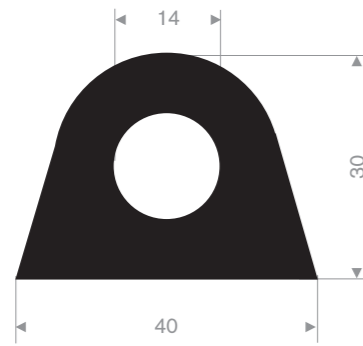

Item code 3921202300
Quality EPDM
Hardness 70° Shore
Colour Black
Length 50 meters

Item code 3921514031
Quality EPDM
Hardness 65° Shore
Colour Black
Length 20 meters