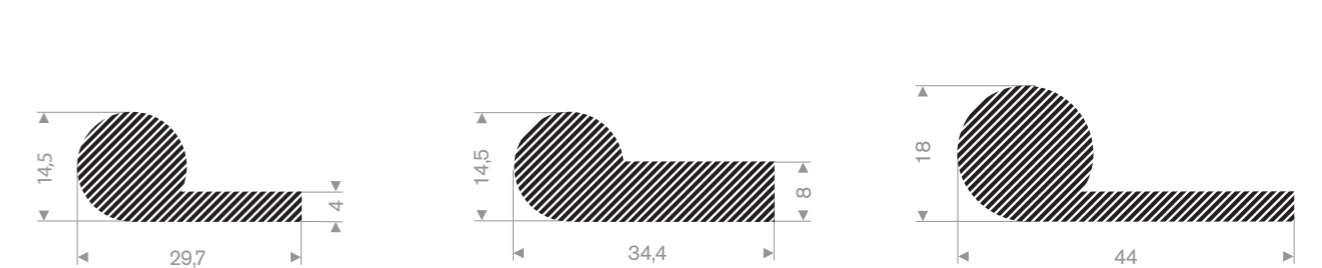

Item code 3922400834
Quality EPDM
Hardness 15° Shore
Colour Black
Length 25 meters

Item code 3922400810
Quality EPDM
Hardness 15° Shore
Colour Black
Length 50 meters

Item code 3922400916
Quality EPDM
Hardness 15° Shore
Colour Black
Length 25 meters