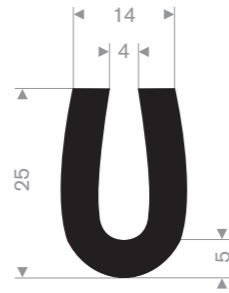

Item code 3921104510
Quality EPDM
Hardness 70° Shore
Colour Black
Length 50 meters