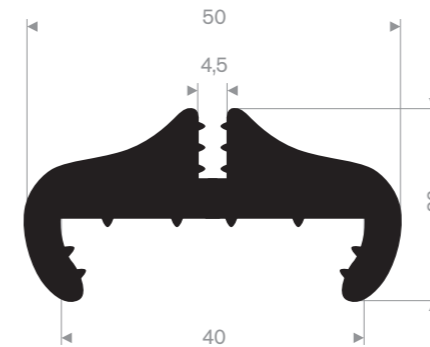

Item code 3921302008 Black
Item code 3921302010 Grey
Quality EPDM
Hardness 70° Shore
Length 100 meters

Item code 3921300812
Quality EPDM
Hardness 70° Shore
Colour Black
Length 50 meters

Item code 3921300816
Quality EPDM
Hardness 70° Shore
Colour Black
Length 20 meters

Item code 3921300211
Quality EPDM
Hardness 70° Shore
Colour Black
Length 50 meters

Item code 3921300295
Quality EPDM
Hardness 70° Shore
Colour Black
Length 50 meters

Item code 3921300382
Quality EPDM
Hardness 70° Shore
Colour Black
Length 25 meters