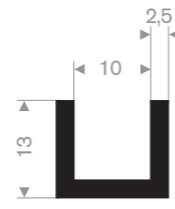

Item code 3921101654
Quality EPDM
Hardness 70° Shore
Colour Black
Length 50 meters