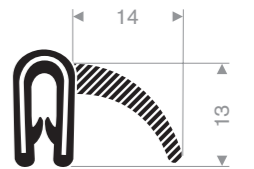

Item code 3924500120
Quality PVC + Sponge rubber EPDM
Clamping range 1,5-4 mm
Colour Black
Length 25 meters