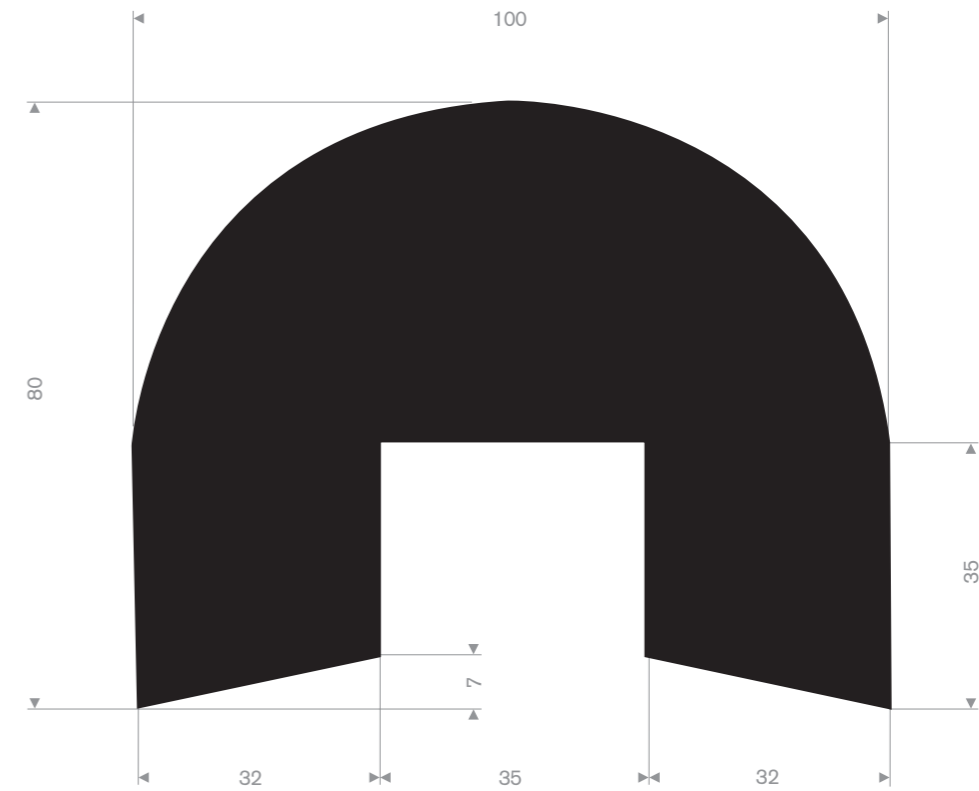

Item code 3921607011
Quality EPDM
Hardness 70° Shore
Colour Cream
Length 25 meters

Item code 3921607016
Quality EPDM
Hardness 70° Shore
Colour Cream
Length 30 meters

Item code 3921607018
Quality EPDM
Hardness 70° Shore
Colour Cream
Length 25 meters