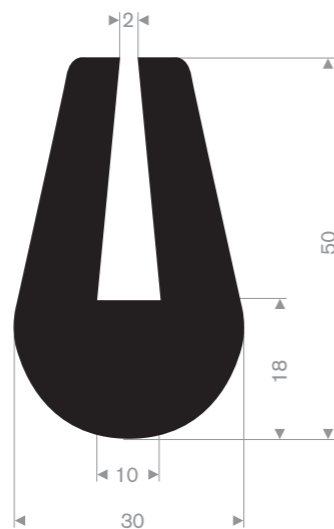

Item code 3921105 381
Quality EPDM
Hardness 70° Shore
Colour Black
Length 20 meters