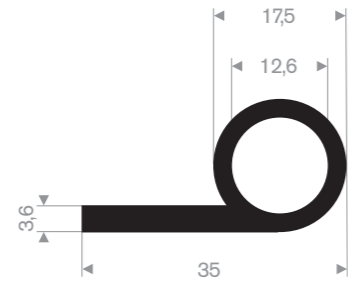

Item code 3921400815
Quality EPDM
Hardness 70° Shore
Colour Black
Length 50 meters