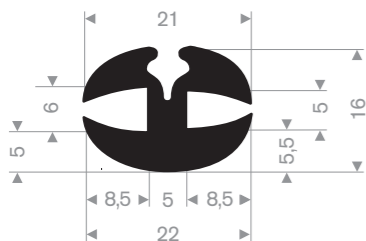

Item code 3921300211
Quality EPDM
Hardness 70° Shore
Colour Black
Length 50 meters