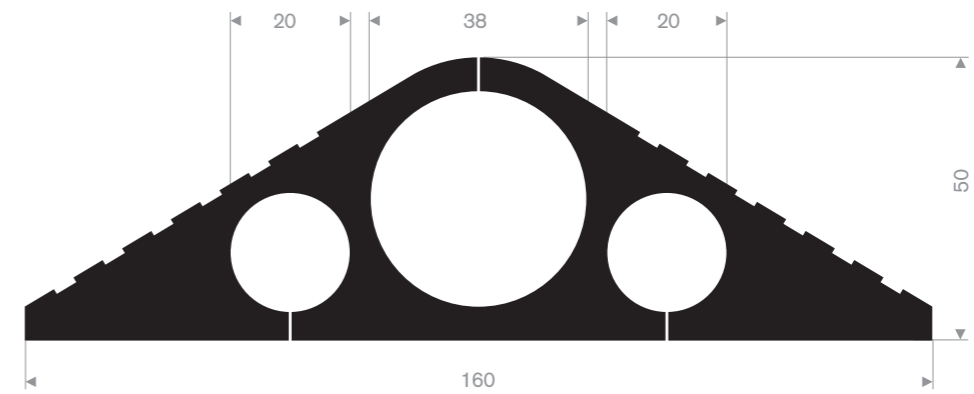

Item code 3921500480
Quality EPDM
Hardness 70° Shore
Colour Black
Length 50 meters

Item code 3921500485
Quality EPDM
Hardness 70° Shore
Colour Black
Length 3 meters

Item code 3921500490
Quality SBR
Hardness 70° Shore
Colour Black
Length 1,5 meters