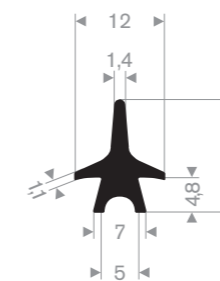

Item code 3921609040
Quality EPDM
Hardness 60° Shore
Colour Black
Length 5 meters

Item code 3921609041
Quality EPDM
Hardness 60° Shore
Colour Black
Length 5 meters

Item code 3921609043
Quality EPDM
Hardness 60° Shore
Colour Black
Length 5 meters

Item code 3921601305
Quality EPDM
Hardness 70° Shore
Colour Black
Length 100 meters