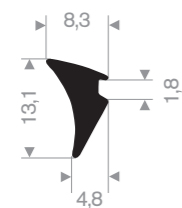

Item code 3921603640
Quality EPDM
Hardness 70° Shore
Colour Black
Length 100 meters

Item code 3921603633
Quality EPDM
Hardness 70° Shore
Colour Black
Length 250 meters