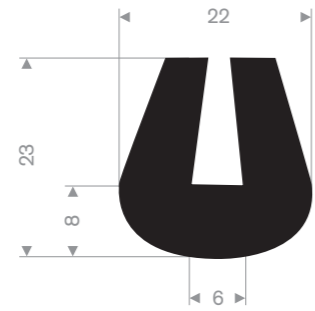

Item code 3921104390
Quality EPDM
Hardness 70° Shore
Colour Black
Length 50 meters