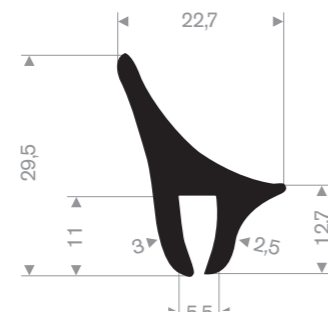

Item code 3921100233
Quality EPDM
Hardness 70° Shore
Colour Black
Length 50 meters