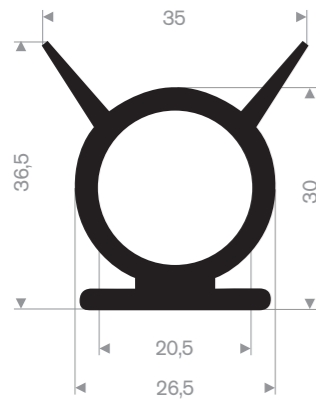

Item code 3921601115
Quality EPDM
Hardness 70° Shore
Colour Black
Length 10 meters

Item code 3921605005
Quality EPDM
Hardness 70° Shore
Colour Black
Length 50 meters

Item code 3921605007
Quality EPDM
Hardness 70° Shore
Colour Black
Length 100 meters