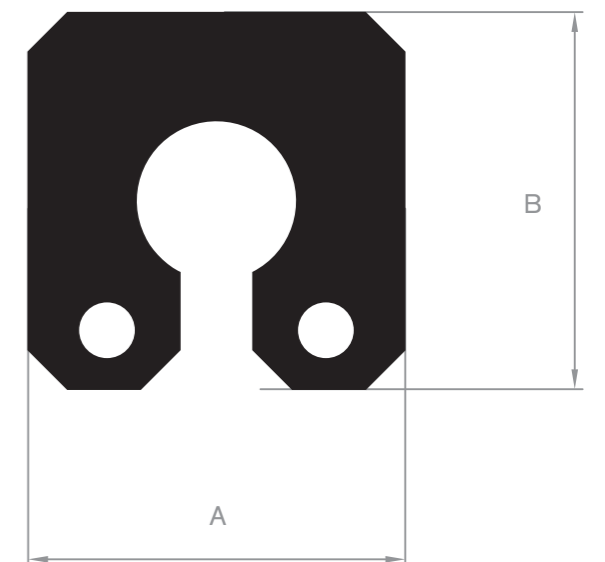

The above mentioned rubber fenders can also be delivered in the length specified by the customer and possibly provided with mounting holes.