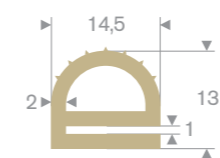

Item code 3921608020
Quality EPDM
Hardness 70° Shore
Colour Black
Length 30 meters