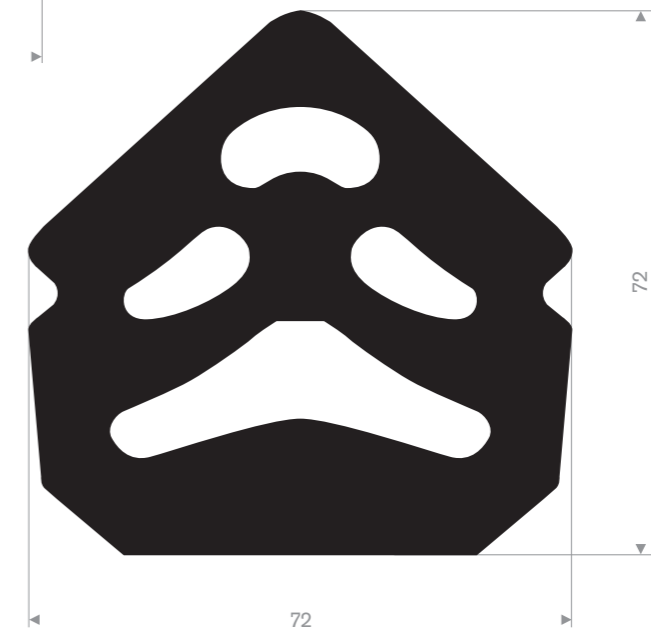

Item code 3921507071
Quality EPDM
Hardness 50° Shore
Colour Black
Length 10 meters