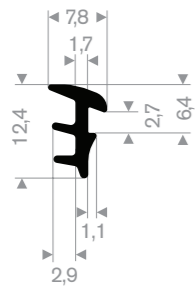

Item code 3921603545
Quality EPDM
Hardness 65° Shore
Colour Black
Length 200 meters