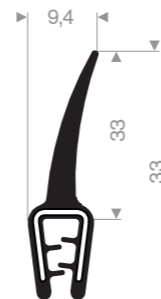

Item code 3924500865
Quality Full rubber EPDM
Clamping range 1-2,5 mm
Colour Black
Length 50 meters