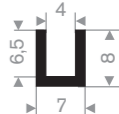

Item code 3921100416
Quality EPDM
Hardness 70° Shore
Colour Black
Length 100 meters