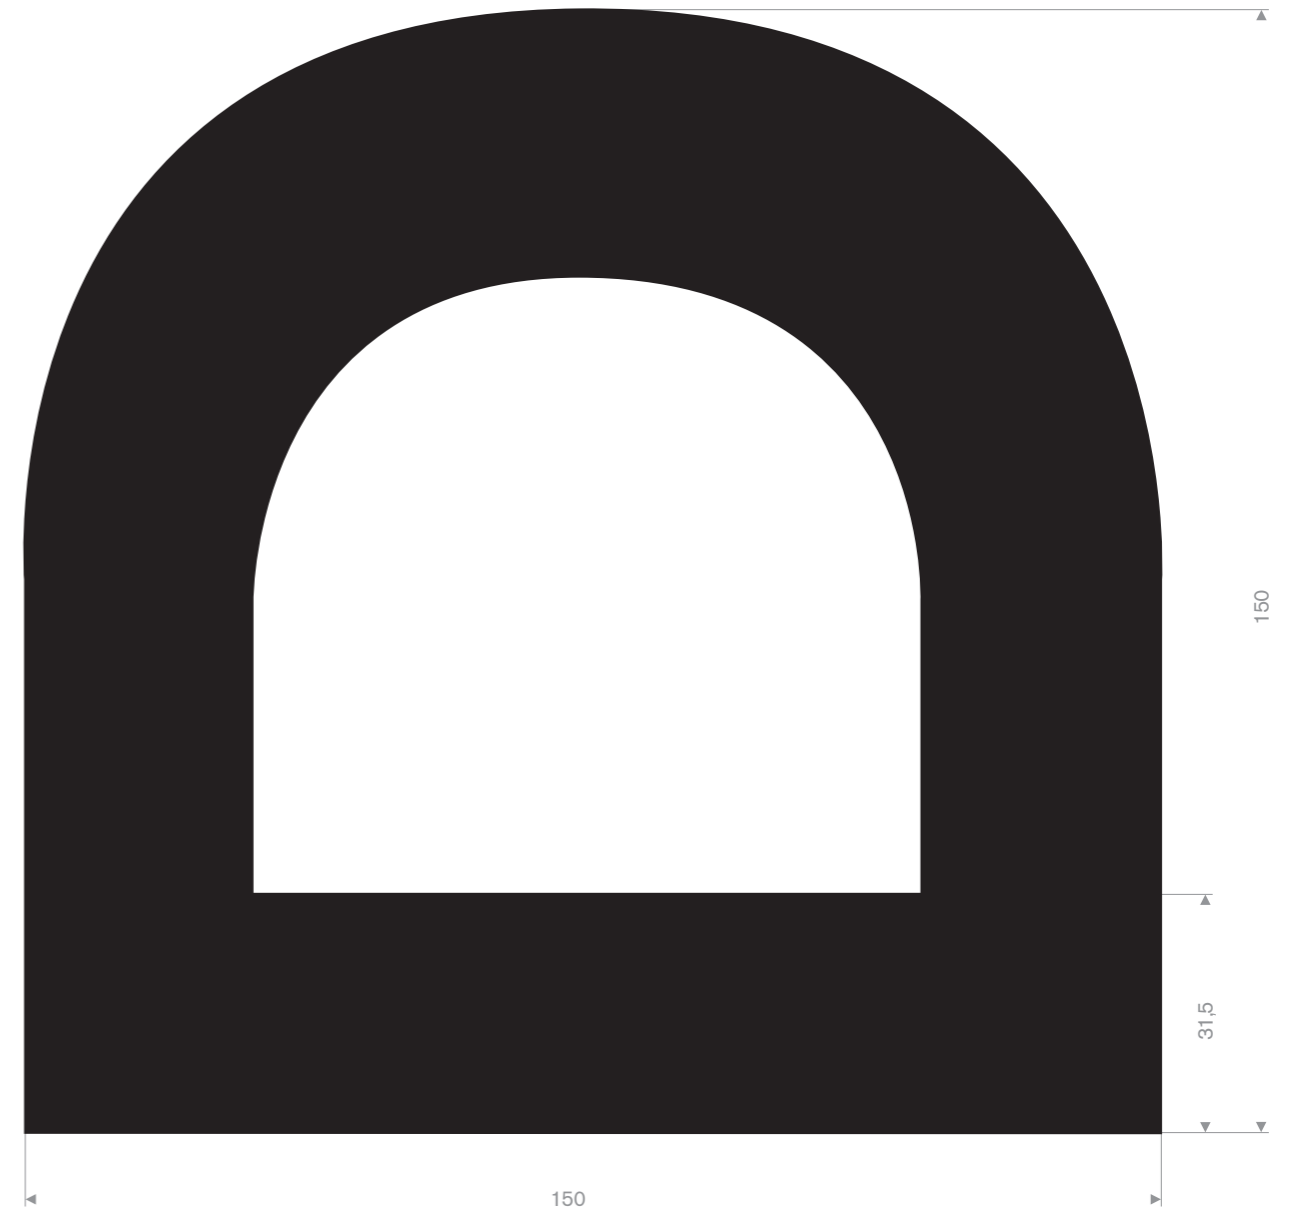

Item code 3921515 015
Quality EPDM
Hardness 70° Shore
Colour Black
Length 5 meters