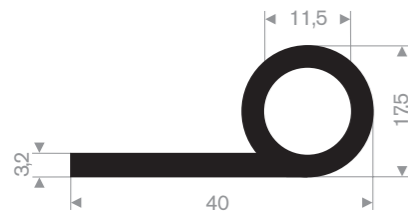

Item code 3921400702
Quality EPDM
Hardness 70° Shore
Colour Black
Length 50 meters