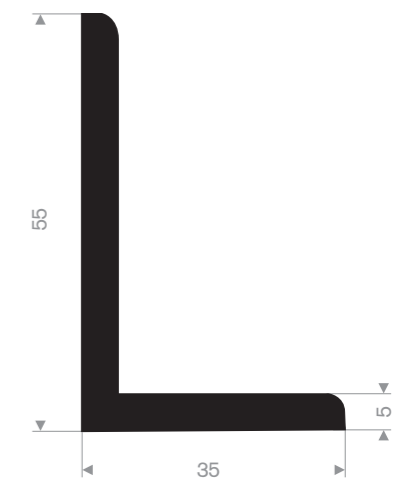

Item code 3921655535
Quality EPDM
Hardness 60° Shore
Colour Black
Length 30 meters