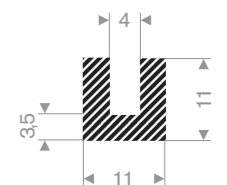

Item code 3922100150
Quality EPDM
Hardness 15° Shore
Colour Black
Length 50 meters