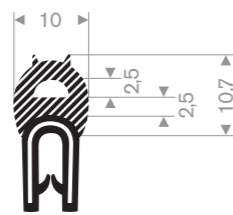

Item code 3924500830
Quality PVC + Sponge rubber EPDM
Clamping range 1-2 mm
Colour Black
Length 50 meters