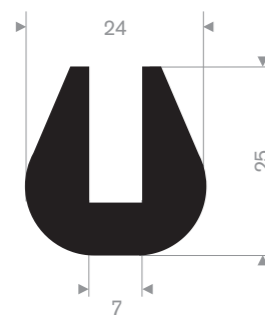

Item code 3921100575
Quality EPDM
Hardness 70° Shore
Colour Black
Length 25 meters