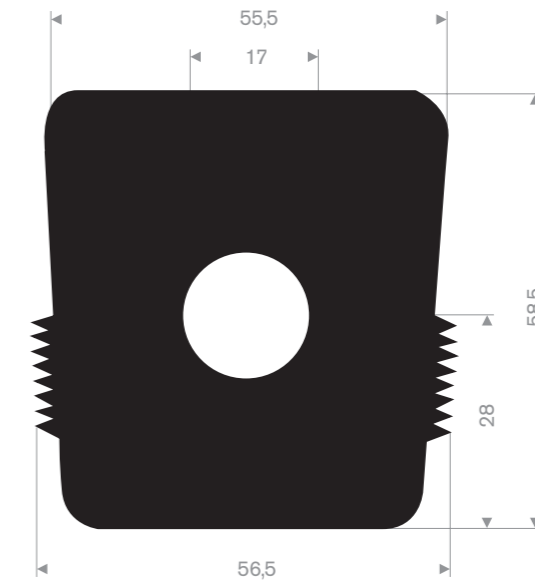

D mm	d mm	Length mtr	Weight kg/mtr
100	50	10	7
150	75	10	16
200	100	6	29
250	125	6	43
300	150	6	66
380	190	6	106

Only on request

Item code 3921500240
 Quality EPDM
 Hardness 70° Shore
 Colour Black
 Length 4 meters