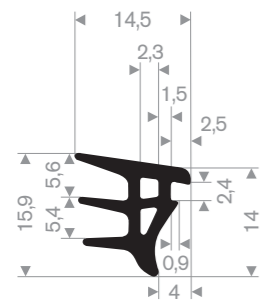

Item code 3921603575
Quality EPDM
Hardness 65° Shore
Colour Black
Length 100 meters