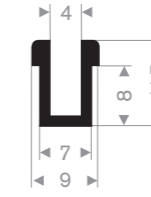

Item code 3921101024
Quality EPDM
Hardness 70° Shore
Colour Black
Length 30 meters