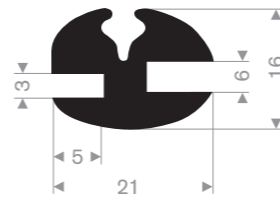

Item code 3921300464
Quality EPDM
Hardness 70° Shore
Colour Black
Length 30 meters

Item code 3921302008 Black
Item code 3921302010 Grey
Quality EPDM
Hardness 70° Shore
Length 100 meters