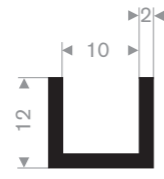

Item code 3921101210
Quality EPDM
Hardness 70° Shore
Colour Black
Length 50 meters