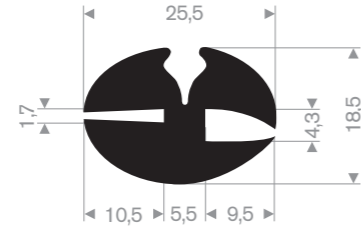

Item code 3921300288
Quality EPDM
Hardness 70° Shore
Colour Black
Length 50 meters