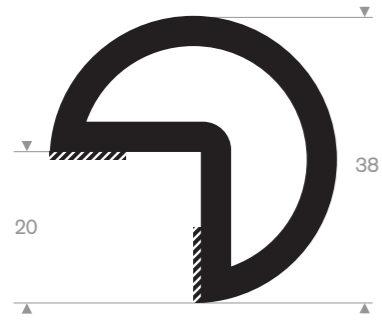

Item code 3921500801
Quality EPDM
Hardness 70° Shore
Colour Black
Length 20 meters (self-adhesive)