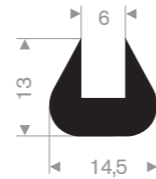

Item code 3921104550
Quality EPDM
Hardness 70° Shore
Colour Black
Length 50 meters