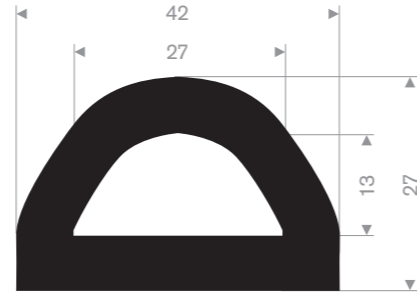

Item code 3921514227
Quality EPDM
Hardness 70° Shore
Colour Black
Length 20 meters