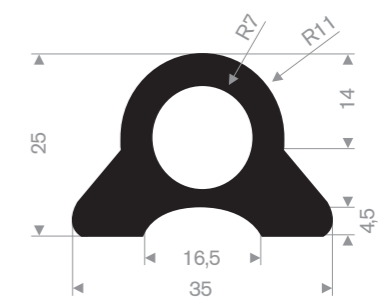

Item code 3921501300
Quality EPDM
Hardness 70° Shore
Colour Black
Length 20 meters