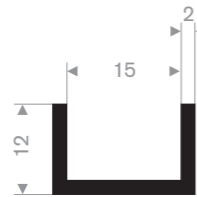

Rubber U profiles

Rubber U profiles

Item code 3921100390
Quality EPDM
Hardness 70° Shore
Colour Black
Length 100 meters

Item code 3921101206
Quality EPDM
Hardness 70° Shore
Colour Black
Length 50 meters

Item code 3921101446
Quality EPDM
Hardness 70° Shore
Colour Black
Length 100 meters

Item code 3921101552
Quality EPDM
Hardness 70° Shore
Colour Black
Length 50 meters

Item code 3921101210
Quality EPDM
Hardness 70° Shore
Colour Black
Length 50 meters

Item code 3921101654
Quality EPDM
Hardness 70° Shore
Colour Black
Length 50 meters