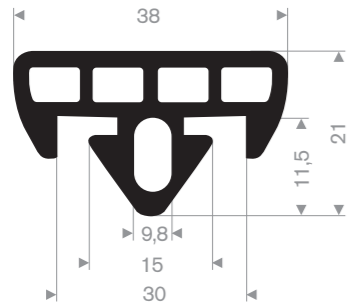

Rubber Body profiles

Rubber Dilation profiles

Item code 3921608050
Quality EPDM
Hardness 70° Shore
Colour Black
Length 25 meters