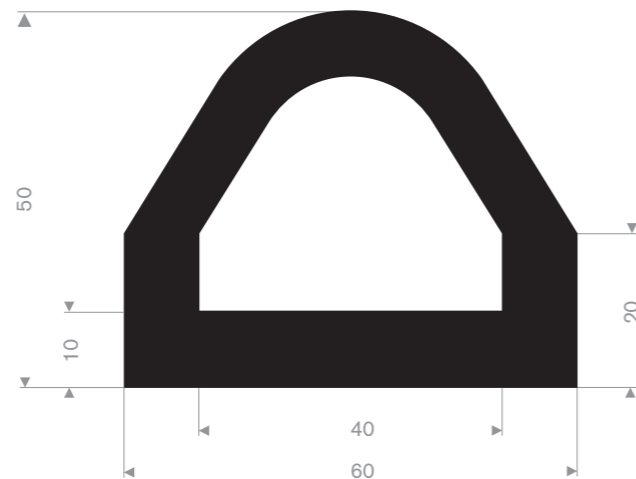

Item code 3921200088
Quality EPDM
Hardness 70° Shore
Colour Black
Length 30 meters