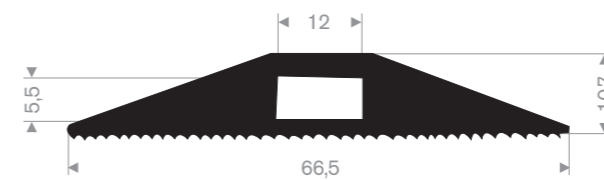

Item code 3921514031
Quality EPDM
Hardness 65° Shore
Colour Black
Length 20 meters

Item code 3921514227
Quality EPDM
Hardness 70° Shore
Colour Black
Length 20 meters