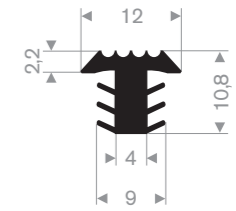

Item code 3921605000
Quality EPDM
Hardness 70° Shore
Colour Black
Length 100 meters