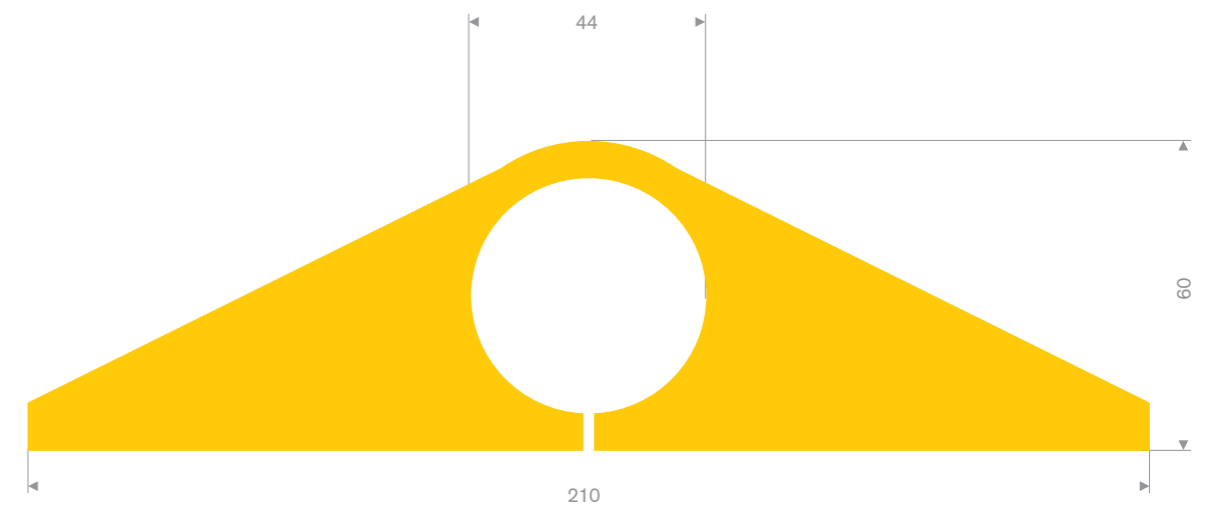

Item code 3921500492
Quality SBR
Hardness 70° Shore
Colour Yellow
Length 1,5 meters