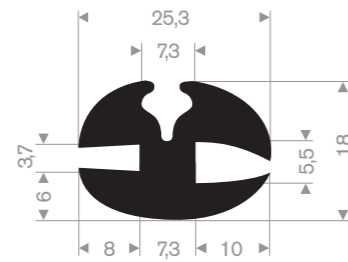

Item code 3921300466
Quality EPDM
Hardness 70° Shore
Colour Black
Length 50 meters