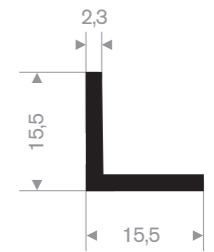

Item code 3921651515
Quality EPDM
Hardness 70° Shore
Colour Black
Length 50 meters