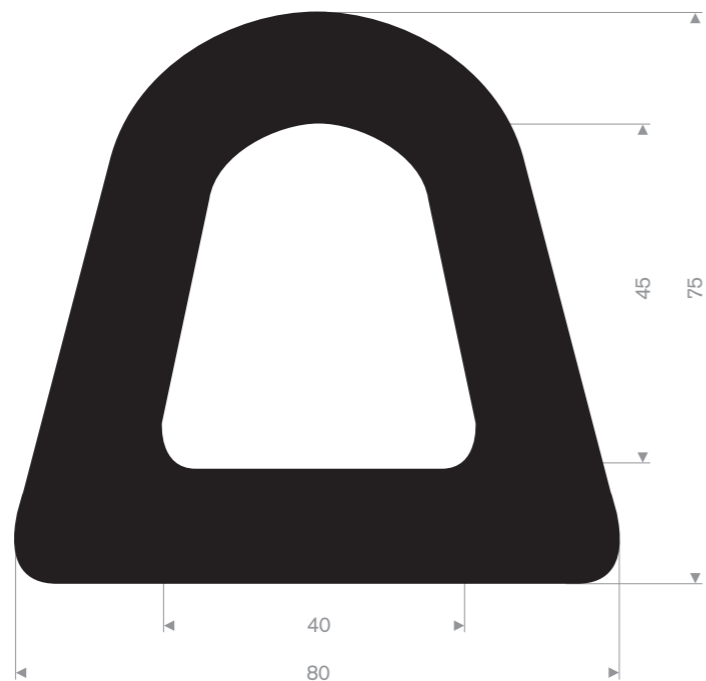

Item code 3921518075
Quality EPDM
Hardness 70° Shore
Colour Black
Length 12,50 meters