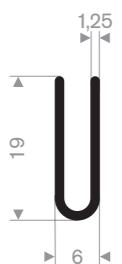

Item code 3921100118
Quality EPDM
Hardness 70° Shore
Colour Black
Length 100 meters