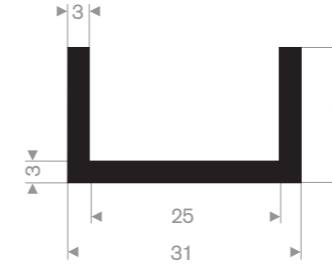

Rubber U profiles

Rubber U profiles

Item code 3921100390
Quality EPDM
Hardness 70° Shore
Colour Black
Length 100 meters

Item code 3921101206
Quality EPDM
Hardness 70° Shore
Colour Black
Length 50 meters

Item code 3921101446
Quality EPDM
Hardness 70° Shore
Colour Black
Length 100 meters

Item code 3921100620
Quality EPDM
Hardness 70° Shore
Colour Black
Length 25 meters