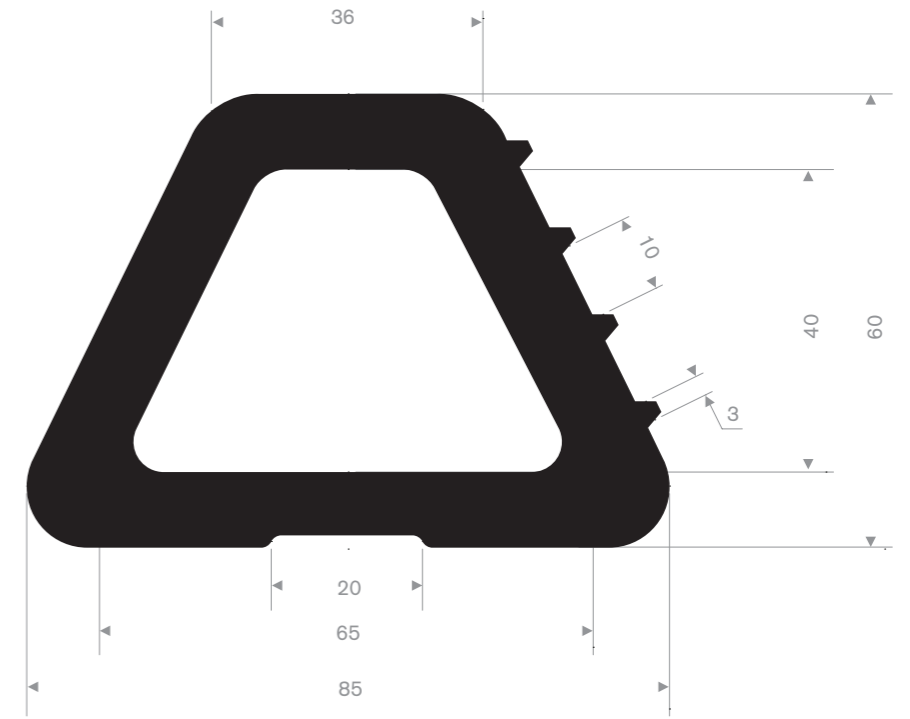

Item code 3921500492
 Quality SBR
 Hardness 70° Shore
 Colour Yellow
 Length 1,5 meters

Item code 3921500801
 Quality EPDM
 Hardness 70° Shore
 Colour Black
 Length 20 meters (self-adhesive)

Item code 3921506052
 Quality EPDM
 Hardness 70° Shore
 Colour Black
 Length 10 meters