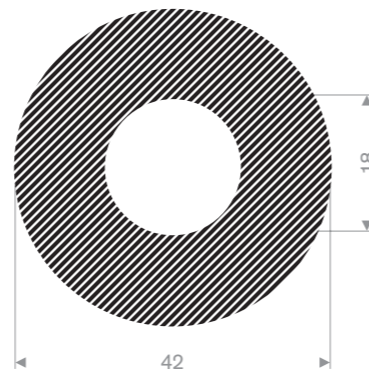

Item code 3048024005
Quality EPDM
Hardness 15° Shore
Colour Black
Length 25 meters

Item code 3048042018
Quality EPDM
Hardness 15° Shore
Colour Black
Length 10 meters

Item code 3922100160
Quality EPDM
Hardness 15° Shore
Colour Black
Length 50 meters

Item code 3922100112
Quality EPDM
Hardness 15° Shore
Colour Black
Length 100 meters

Item code 3922101075
Quality EPDM
Hardness 15° Shore
Colour Black
Length 50 meters