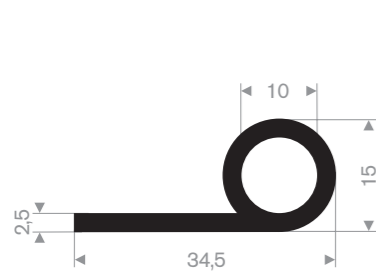

Item code 3921400732
Quality EPDM
Hardness 70° Shore
Colour Black
Length 100 meters