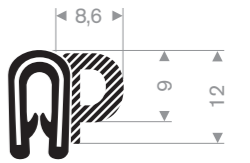

Item code 3924500140
Quality PVC + Sponge rubber EPDM
Clamping range 1-3 mm
Colour Black
Length 50 meters