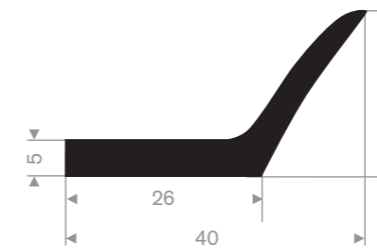

Item code 3921601328
Quality EPDM
Hardness 70° Shore
Colour Black
Length 100 meters

Item code 3921601307
Quality EPDM
Hardness 70° Shore
Colour Black
Length 50 meters

Item code 3921601309
Quality EPDM
Hardness 70° Shore
Colour Black
Length 50 meters