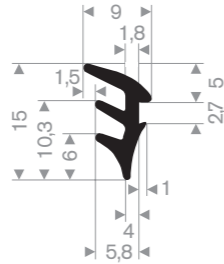

Item code 3921603551
Quality EPDM
Hardness 65° Shore
Colour Black
Length 200 meters