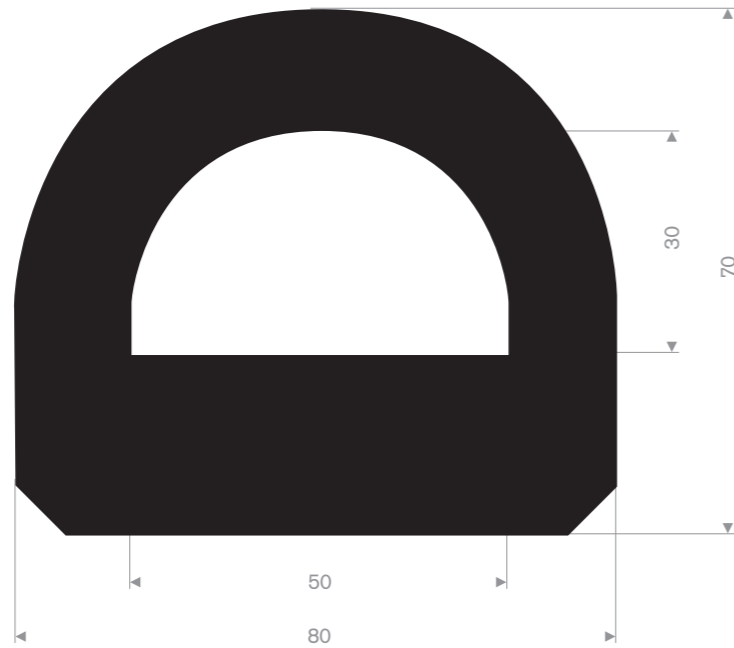

Item code 3921518070
Quality EPDM
Hardness 70° Shore
Colour Black
Length 12,50 meters