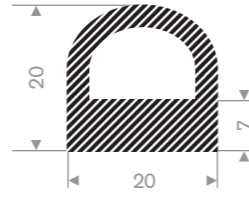

Sponge rubber Ohter profiles

Item code 3922501200
Quality EPDM
Hardness 15° Shore
Colour Black
Length 25 meters

Item code 3922501810
Quality EPDM
Hardness 15° Shore
Colour Black self-adhesive
Length 25 meters

Item code 3922500084
Quality EPDM
Hardness 15° Shore
Colour Black
Length 30 meters

Item code 3922500081
Quality EPDM
Hardness 15° Shore
Colour Black
Length 30 meters

Item code 3922500082
Quality EPDM
Hardness 15° Shore
Colour Black
Length 30 meters

Sponge rubber Ohter profiles