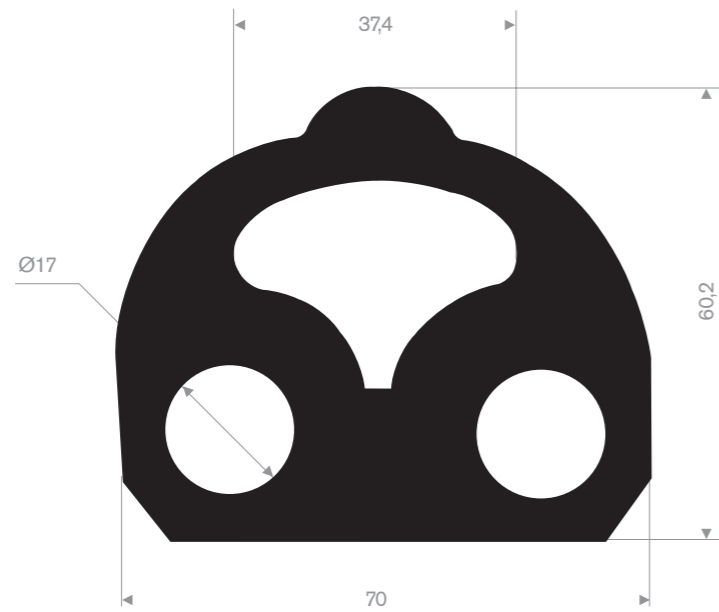

Item code 392150700
Quality EPDM
Hardness 70° Shore
Colour Black
Length 10 meters