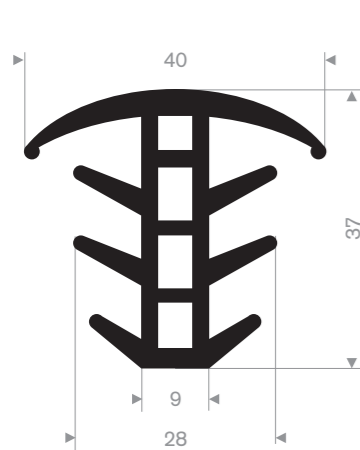

Item code 3921605705
Quality EPDM
Hardness 70° Shore
Colour Black
Length 25 meters