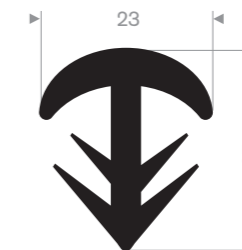

Rubber Body profiles

Rubber Dilation profiles

Item code 3921608051
Quality EPDM
Hardness 70° Shore
Colour Black
Length 25 meters

Item code 3921600805
Quality EPDM
Hardness 70° Shore
Colour Black
Length 25 meters

Item code 3921604800
Quality EPDM
Hardness 70° Shore
Colour Black
Length 100 meters

Item code 3921604950
Quality EPDM
Hardness 70° Shore
Colour Black
Length 100 meters

Item code 3921605000
Quality EPDM
Hardness 70° Shore
Colour Black
Length 100 meters

Item code 3921605005
Quality EPDM
Hardness 70° Shore
Colour Black
Length 50 meters

Item code 3921605007
Quality EPDM
Hardness 70° Shore
Colour Black
Length 100 meters