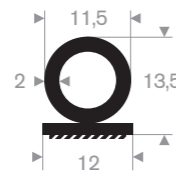

Rubber Body profiles

Rubber Dilation profiles

Item code 3921608051
Quality EPDM
Hardness 70° Shore
Colour Black
Length 25 meters

Item code 3921600805
Quality EPDM
Hardness 70° Shore
Colour Black
Length 25 meters

Item code 3921604800
Quality EPDM
Hardness 70° Shore
Colour Black
Length 100 meters

Item code 3921604950
Quality EPDM
Hardness 70° Shore
Colour Black
Length 100 meters

Item code 3921605000
Quality EPDM
Hardness 70° Shore
Colour Black
Length 100 meters

Item code 3921605005
Quality EPDM
Hardness 70° Shore
Colour Black
Length 50 meters

Item code 3921605007
Quality EPDM
Hardness 70° Shore
Colour Black
Length 100 meters