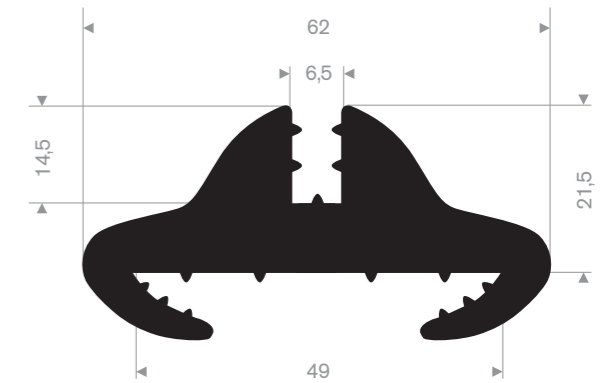

Item code 3921300866
Quality EPDM
Hardness 70° Shore
Colour Black
Length 25 meters