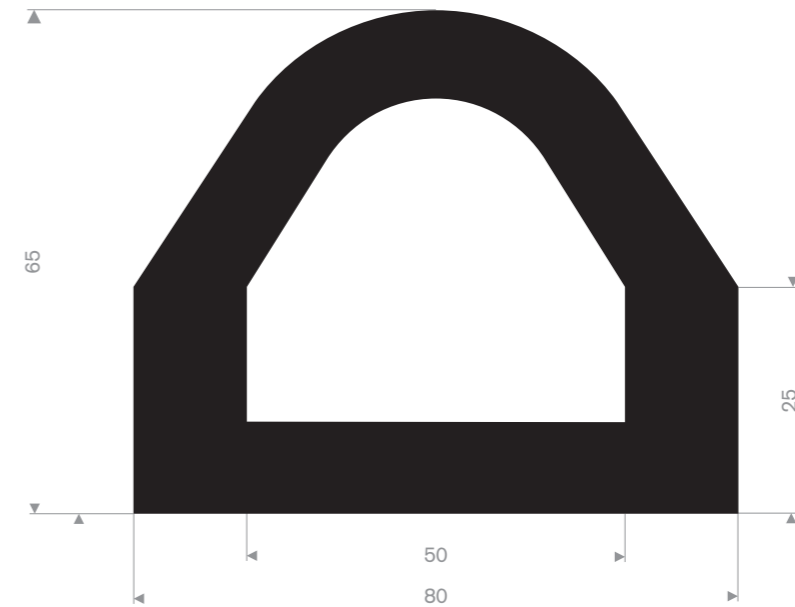

Item code 3921508065
Quality EPDM
Hardness 70° Shore
Colour Black
Length 5 meters