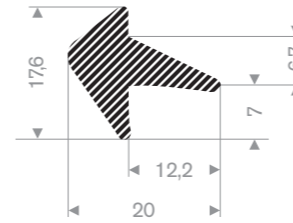

Item code 3922500617
Quality EPDM
Hardness 15° Shore
Colour Black
Length 50 meters