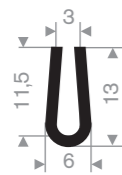

Item code 3921100095
Quality EPDM
Hardness 70° Shore
Colour Black
Length 50 meters