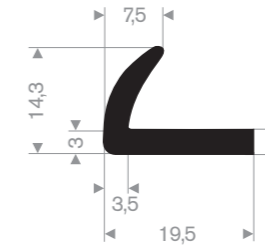

Item code 3921651914
Quality EPDM
Hardness 70° Shore
Colour Black
Length 50 meters