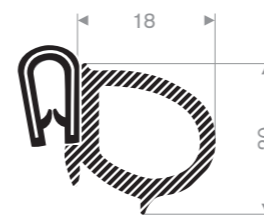

Item code 3924500102
Quality PVC + Sponge rubber EPDM
Clamping range 1,5-4 mm
Colour Black
Length 50 meters