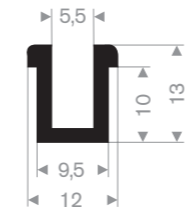

Item code 3921101028
Quality EPDM
Hardness 70° Shore
Colour Black
Length 50 meters