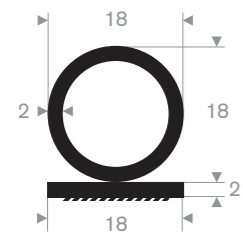

Item code 3921600803
Quality EPDM
Hardness 90° Shore
Colour Black
Length 50 meters (self-adhesive)