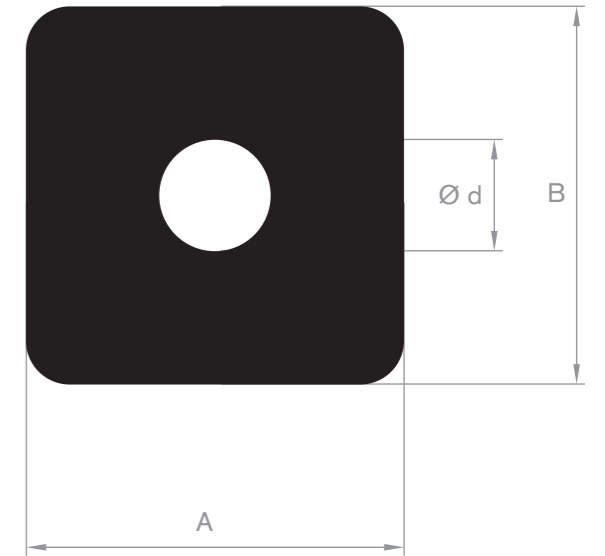

A | mm	B | mm	Length | mtr	Weight | kg/mtr
200	200	6	6
250	250	6	14

Only on request