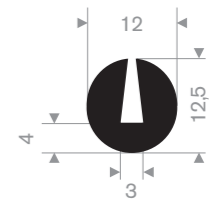

Item code 3921100180
Quality EPDM
Hardness 70° Shore
Colour Black
Length 100 meters