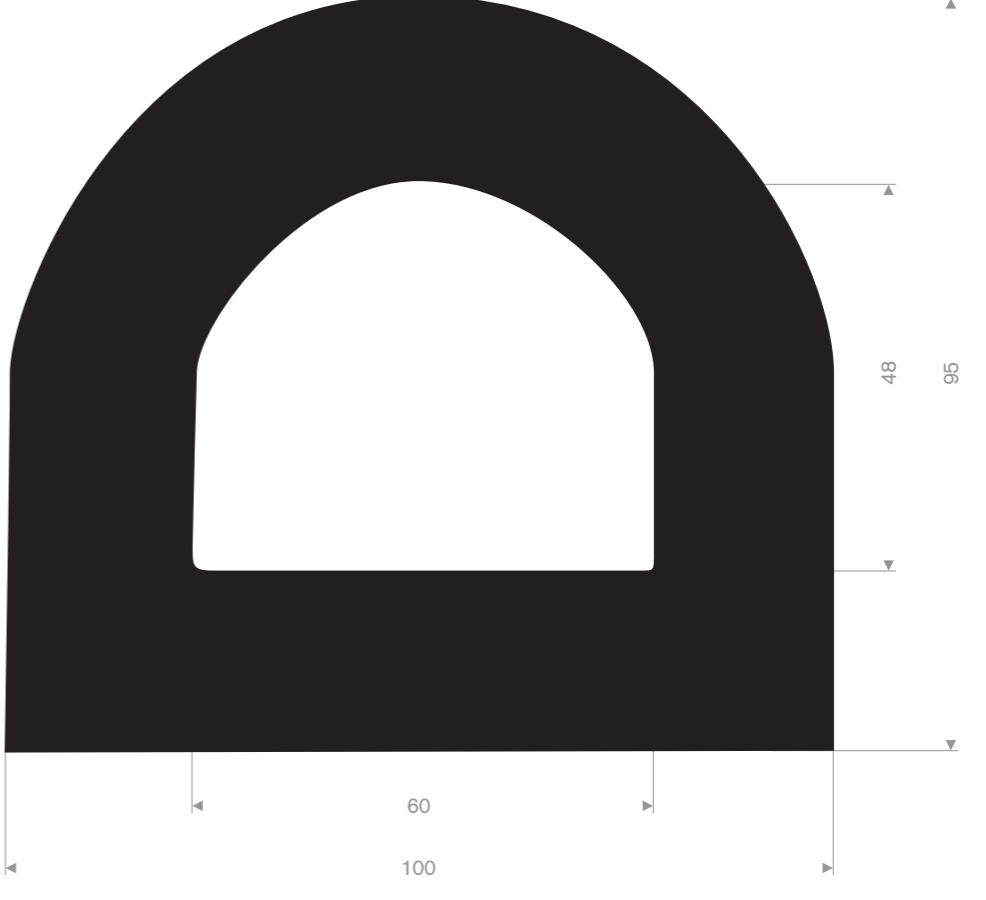

Item code 3921501095
Quality EPDM
Hardness 70° Shore
Colour Black
Length 12,50 meters