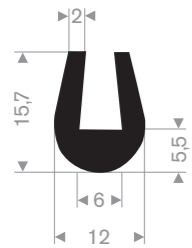

Item code 3921104520
Quality EPDM
Hardness 70° Shore
Colour Black
Length 50 meters