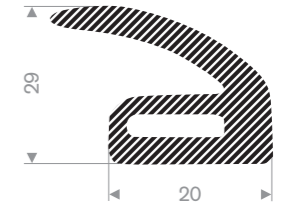

Item code 3922500081
Quality EPDM
Hardness 15° Shore
Colour Black
Length 30 meters