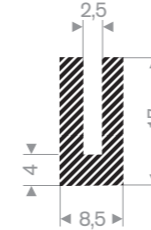

Item code 3922100130
Quality CR
Hardness 15° Shore
Colour Black
Length 50 meters