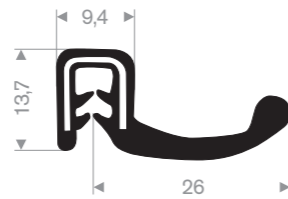

Item code 3924500315
Quality Full rubber EPDM
Clamping range 1,5-4 mm
Colour Black
Length 30 meters