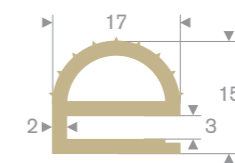

Item code 3921608020
Quality EPDM
Hardness 70° Shore
Colour Black
Length 30 meters