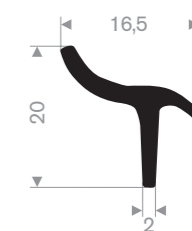

Item code 3921600715
Quality EPDM
Hardness 70° Shore
Colour Black
Length 30 meters