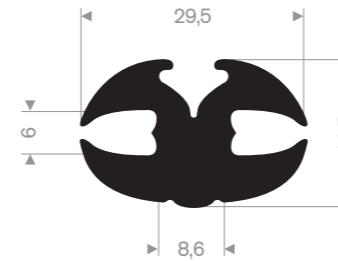

Item code 3921300336 Black
Item code 3921300337 Grey
Quality EPDM
Hardness 70° Shore
Length 50/25 meters