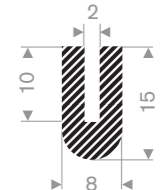

Item code 3922101075
Quality EPDM
Hardness 15° Shore
Colour Black
Length 50 meters