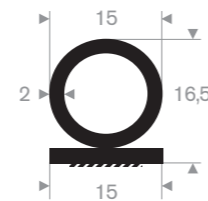

Rubber Body profiles

Rubber Dilation profiles

Item code 3921608051
Quality EPDM
Hardness 70° Shore
Colour Black
Length 25 meters

Item code 3921600805
Quality EPDM
Hardness 70° Shore
Colour Black
Length 25 meters

Item code 3921604800
Quality EPDM
Hardness 70° Shore
Colour Black
Length 100 meters

Item code 3921604950
Quality EPDM
Hardness 70° Shore
Colour Black
Length 100 meters

Item code 3921605000
Quality EPDM
Hardness 70° Shore
Colour Black
Length 100 meters

Item code 3921605005
Quality EPDM
Hardness 70° Shore
Colour Black
Length 50 meters

Item code 3921605007
Quality EPDM
Hardness 70° Shore
Colour Black
Length 100 meters