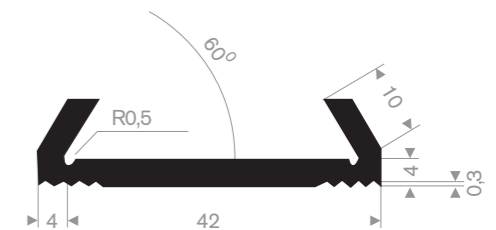

Item code 3921108011
Quality EPDM
Hardness 70° Shore
Colour Black
Length 50 meters