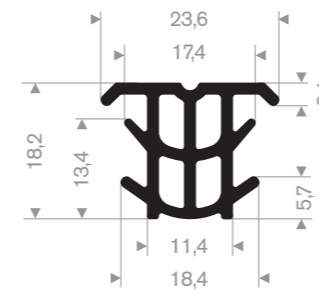

Item code 3921605010
Quality EPDM
Hardness 70° Shore
Colour Black
Length 100 meters