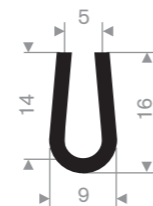

Item code 3921100039
Quality EPDM
Hardness 70° Shore
Colour Black
Length 50 meters