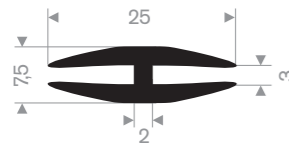

Item code 3921202200
Quality EPDM
Hardness 70° Shore
Colour Black
Length 50 meters