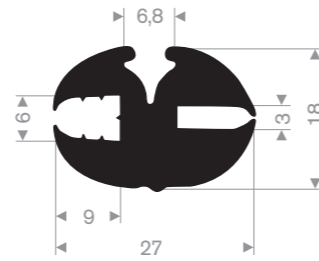

Item code 3921402120
Quality EPDM
Hardness 70° Shore
Colour Black
Length 50 meters

Item code 3921300412
Quality EPDM
Hardness 70° Shore
Colour Black
Length 30 meters