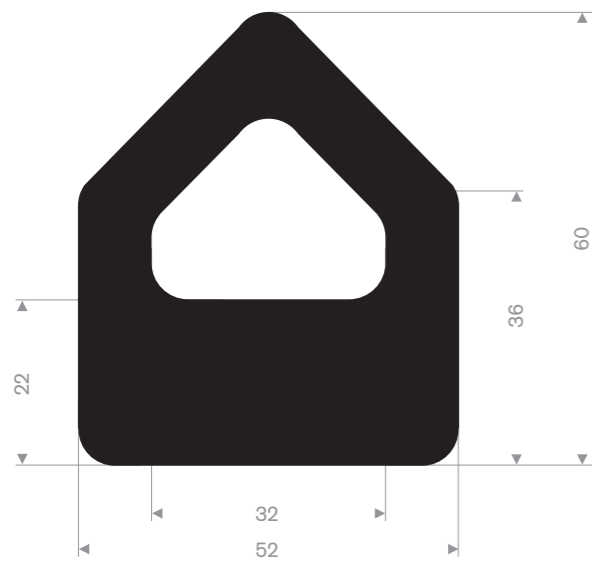

Item code 3921565260
Quality CR
Hardness 50° Shore
Colour Black
Length 5 meters