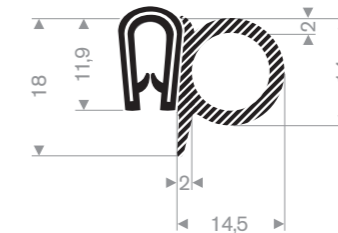

Item code 3924500115
Quality PVC + Sponge rubber EPDM
Clamping range 1,5-3 mm
Colour Black
Length 25 meters