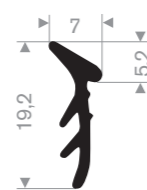

Item code 3921603635
Quality EPDM
Hardness 70° Shore
Colour Black
Length 200 meters