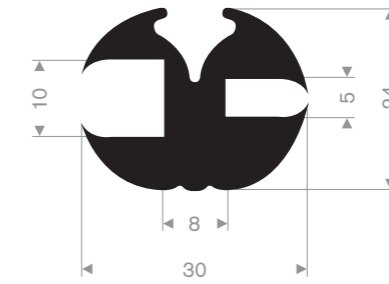

Item code 3921300327
Quality EPDM
Hardness 70° Shore
Colour Black
Length 50 meters

Item code 3921302006
Quality EPDM
Hardness 70° Shore
Colour Black
Length 100 meters