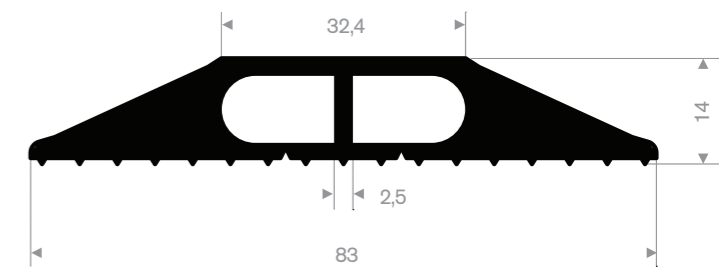

Item code 3921514031
Quality EPDM
Hardness 65° Shore
Colour Black
Length 20 meters

Item code 3921514227
Quality EPDM
Hardness 70° Shore
Colour Black
Length 20 meters