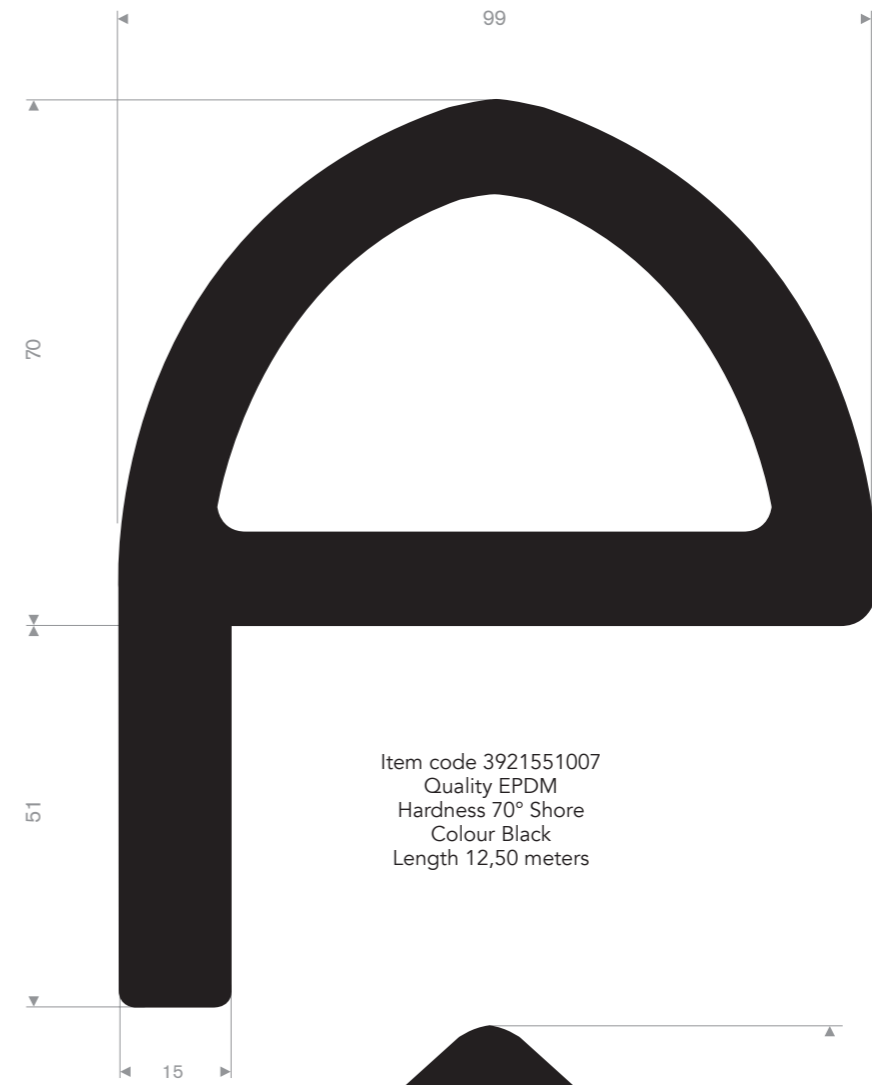

Item code 3921551007
Quality EPDM
Hardness 70° Shore
Colour Black
Length 12,50 meters