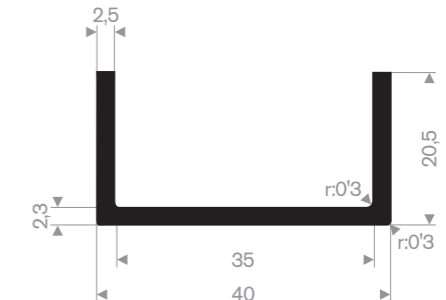

Item code 3921108002
Quality EPDM
Hardness 70° Shore
Colour Black
Length 50 meters