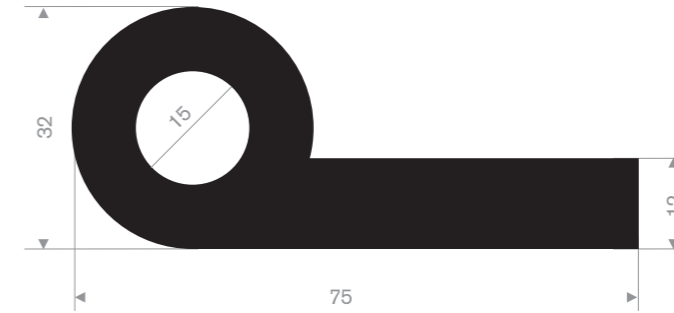

Item code 3921108810
Quality EPDM
Hardness 70° Shore
Colour Black
Length 12,5 meters

Item code 3921400526
Quality EPDM
Hardness 70° Shore
Colour Black
Length 50 meters

Item code 3921400016
Quality EPDM
Hardness 70° Shore
Colour Black
Length 50 meters

Item code 3921400145
Quality EPDM
Hardness 70° Shore
Colour Black
Length 50 meters

Item code 3921400866
Quality EPDM
Hardness 70° Shore
Colour Black
Length 20 meters