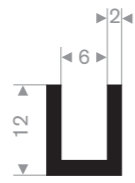

Item code 3921101206
Quality EPDM
Hardness 70° Shore
Colour Black
Length 50 meters