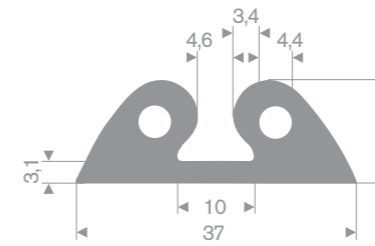

Item code 3921501977
Quality EPDM
Hardness 70° Shore
Colour Grey
Length 30 meters