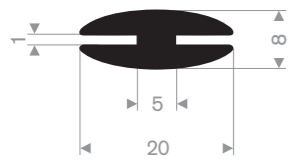

Rubber H profiles

Rubber Bump profiles

Item code 3921200024
Quality EPDM
Hardness 70° Shore
Colour Black
Length 100 meters