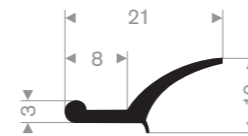

Item code 3921600038
Quality EPDM
Hardness 70° Shore
Colour Black
Length 50 meters