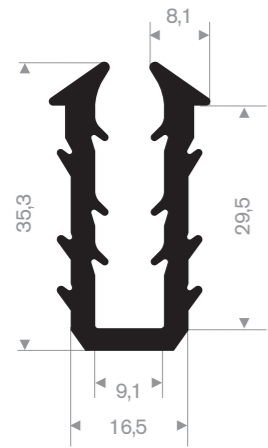

Rubber U profiles

Profiles according to your model or drawing are also possible in large and small quantities.

Item code 3921100410
Quality EPDM
Hardness 70° Shore
Colour Black
Length 200 meters

Item code 3921100802
Quality EPDM
Hardness 70° Shore
Colour Black
Length 50 meters

Item code 3921608020
Quality EPDM
Hardness 70° Shore
Colour Black
Length 30 meters

Item code 3921100575
Quality EPDM
Hardness 70° Shore
Colour Black
Length 25 meters

Item code 3921105 381
Quality EPDM
Hardness 70° Shore
Colour Black
Length 20 meters

Item code 3921104385
Quality EPDM
Hardness 70° Shore
Colour Black
Length 50 meters

Item code 3921607011
Quality EPDM
Hardness 70° Shore
Colour Cream
Length 25 meters

Item code 3921607016
Quality EPDM
Hardness 70° Shore
Colour Cream
Length 30 meters

Item code 3921607018
Quality EPDM
Hardness 70° Shore
Colour Cream
Length 25 meters

Item code 3921100444
Quality EPDM
Hardness 70° Shore
Colour Black
Length 30 meters

Item code 3921109004
Quality EPDM
Hardness 65° Shore
Colour Black
Length 25 meters