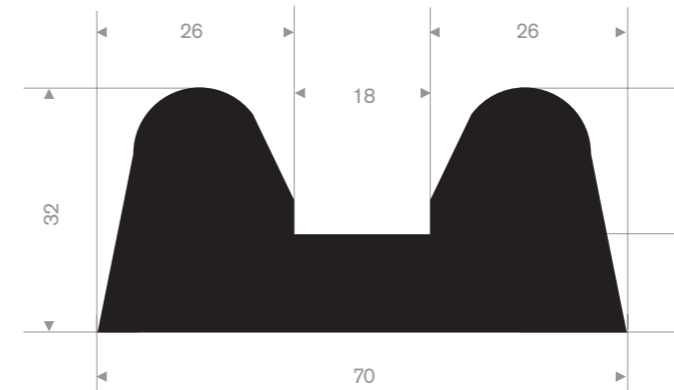

Item code 3921517055
Quality EPDM
Hardness 65° Shore
Colour Black
Length 20 meters

Item code 3921500450
Quality EPDM
Hardness 65° Shore
Colour Black
Length 20 meters