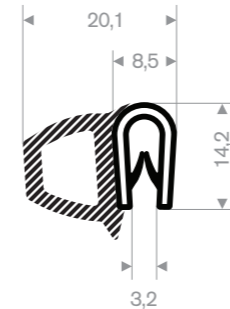

Item code 3924500100
Quality PVC + Sponge rubber EPDM
Clamping range 1,5-3 mm
Colour Black
Length 50 meters

Item code 3924500155
Quality PVC + Sponge rubber EPDM
Clamping range 1,5-3 mm
Colour Black
Length 25 meters