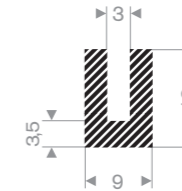

Item code 3922100140
Quality EPDM
Hardness 15° Shore
Colour Black
Length 50 meters