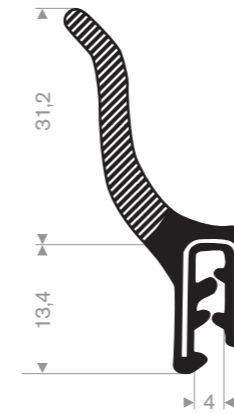

Item code 3924500920
Quality Full- + Sponge rubber EPDM
Clamping range 1,5-4 mm
Colour Black
Length 30 meters