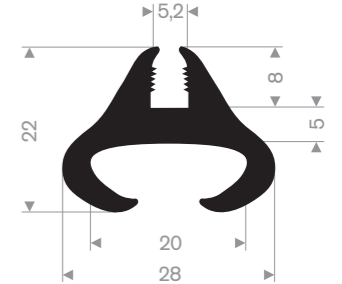

Item code 3921300816
Quality EPDM
Hardness 70° Shore
Colour Black
Length 20 meters