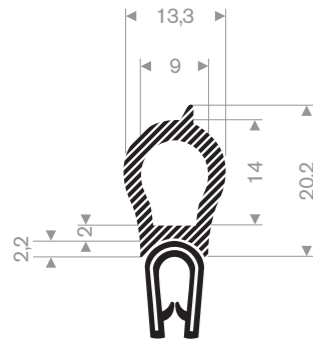

Item code 3924500820
Quality PVC + Sponge rubber EPDM
Clamping range 1-3 mm
Colour Black
Length 25 meters