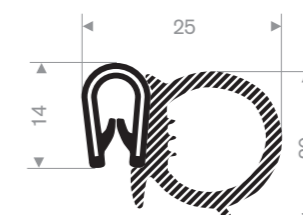

Item code 3924500116
Quality PVC + Sponge rubber EPDM
Clamping range 1,5-4 mm
Colour Black
Length 30 meters