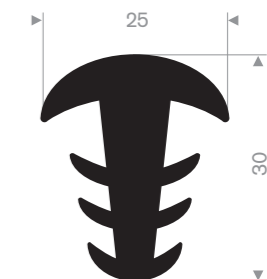

Rubber Body profiles

Rubber Dilation profiles

Item code 3921608051
Quality EPDM
Hardness 70° Shore
Colour Black
Length 25 meters

Item code 3921600805
Quality EPDM
Hardness 70° Shore
Colour Black
Length 25 meters

Item code 3921604800
Quality EPDM
Hardness 70° Shore
Colour Black
Length 100 meters

Item code 3921604950
Quality EPDM
Hardness 70° Shore
Colour Black
Length 100 meters

Item code 3921605000
Quality EPDM
Hardness 70° Shore
Colour Black
Length 100 meters

Item code 3921605005
Quality EPDM
Hardness 70° Shore
Colour Black
Length 50 meters

Item code 3921605007
Quality EPDM
Hardness 70° Shore
Colour Black
Length 100 meters