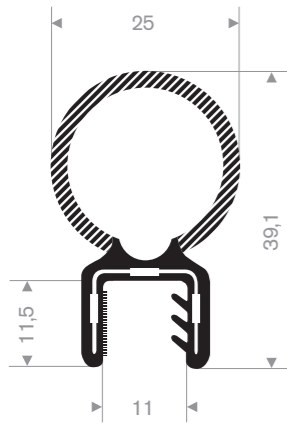

Clamping profiles with (sponge) rubber seal

Clamping profiles with sponge rubber seal

Item code 3924500812
Quality PVC + Sponge rubber EPDM
Clamping range 9-10,5 mm
Colour Black
Length 50 meters