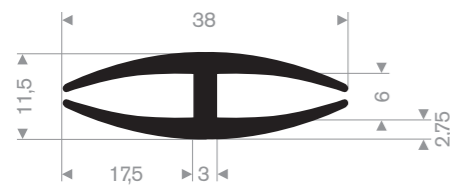

Rubber H profiles

Rubber Bump profiles

Item code 3921201011
Quality EPDM
Hardness 70° Shore
Colour Black
Length 100 meters

Item code 3921202150
Quality EPDM
Hardness 70° Shore
Colour Black
Length 25 meters

Item code 3921501977
Quality EPDM
Hardness 70° Shore
Colour Grey
Length 30 meters

Item code 3921515025
Quality EPDM
Hardness 65° Shore
Colour Black
Length 20 meters

Item code 3921202200
Quality EPDM
Hardness 70° Shore
Colour Black
Length 50 meters

Item code 3921200022
Quality EPDM
Hardness 70° Shore
Colour Black
Length 40 meters

Item code 3921500450
Quality EPDM
Hardness 65° Shore
Colour Black
Length 20 meters