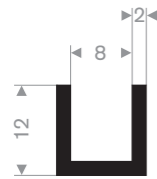

Item code 3921101552
Quality EPDM
Hardness 70° Shore
Colour Black
Length 50 meters