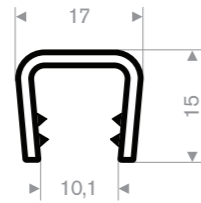

Item code 3924100285
Quality PVC
Clamping range 7,5-9 mm
Colour Black
Length 100 meters