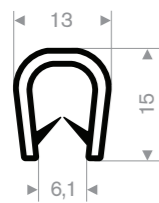

Item code 3924100263
Quality PVC
Clamping range 4-6 mm
Colour Black
Length 50 meters