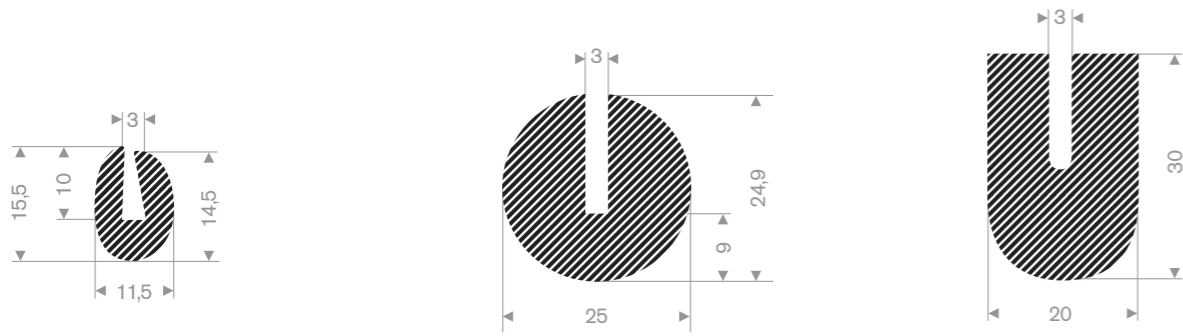

Sponge rubber U profiles

Sponge rubber P profiles

Item code 3922101083
Quality EPDM
Hardness 15° Shore
Colour Black
Length 100 meters

Item code 3922101088
Quality EPDM
Hardness 15° Shore
Colour Black
Length 25 meters

Item code 3922101503
Quality EPDM
Hardness 15° Shore
Colour Black
Length 25 meters