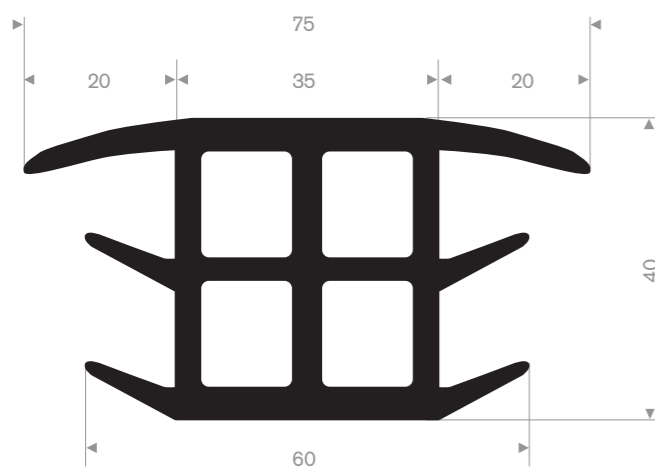

Item code 3921605875
Quality EPDM
Hardness 70° Shore
Colour Black
Length 25 meters

Item code 3921601305
Quality EPDM
Hardness 70° Shore
Colour Black
Length 100 meters