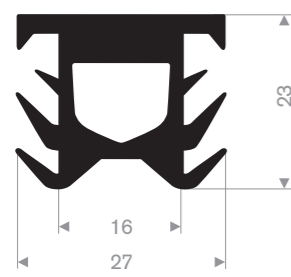

Item code 3921605277
Quality EPDM
Hardness 70° Shore
Colour Black
Length 25 meters