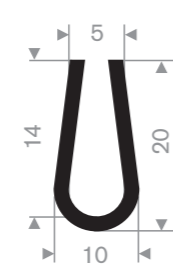

Item code 3921100212
Quality EPDM
Hardness 70° Shore
Colour Black
Length 100 meters