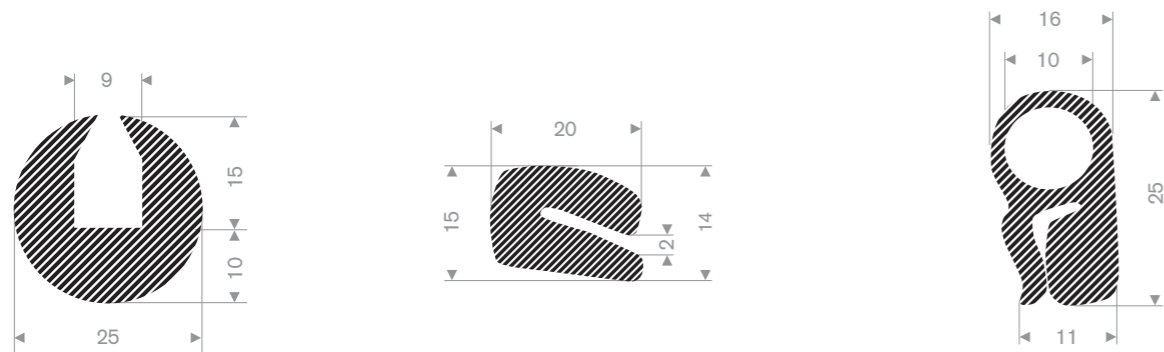

Item code 3922101825
Quality EPDM
Hardness 15° Shore
Colour Black
Length 30 meters

Item code 3922101085
Quality EPDM
Hardness 15° Shore
Colour Black
Length 30 meters

Item code 3922101083
Quality EPDM
Hardness 15° Shore
Colour Black
Length 30 meters