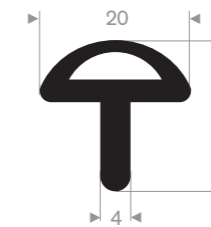

Item code 3921605007
Quality EPDM
Hardness 70° Shore
Colour Black
Length 100 meters