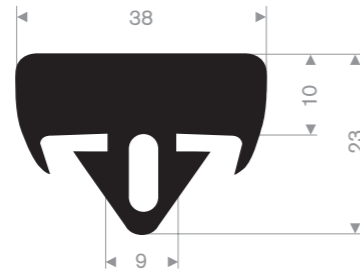

Item code 3921608051
Quality EPDM
Hardness 70° Shore
Colour Black
Length 25 meters