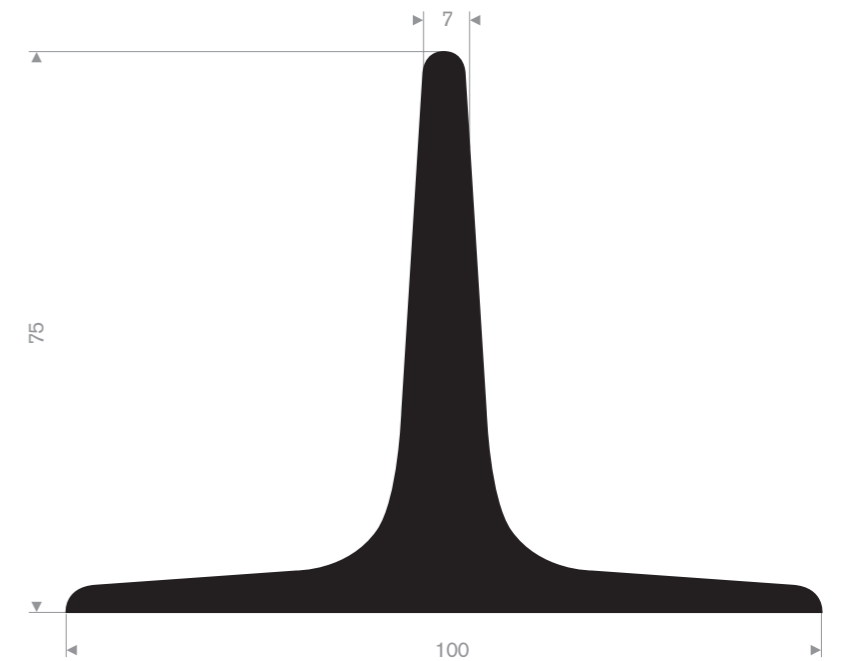

Item code 3921603575
Quality EPDM
Hardness 65° Shore
Colour Black
Length 100 meters

Item code 3921602202
Quality EPDM
Hardness 65° Shore
Colour Black
Length 50 meters

Item code 3921603640
Quality EPDM
Hardness 70° Shore
Colour Black
Length 100 meters