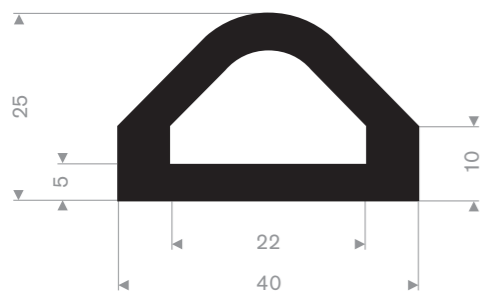

Item code 3921514031
Quality EPDM
Hardness 65° Shore
Colour Black
Length 20 meters

Item code 3921514227
Quality EPDM
Hardness 70° Shore
Colour Black
Length 20 meters