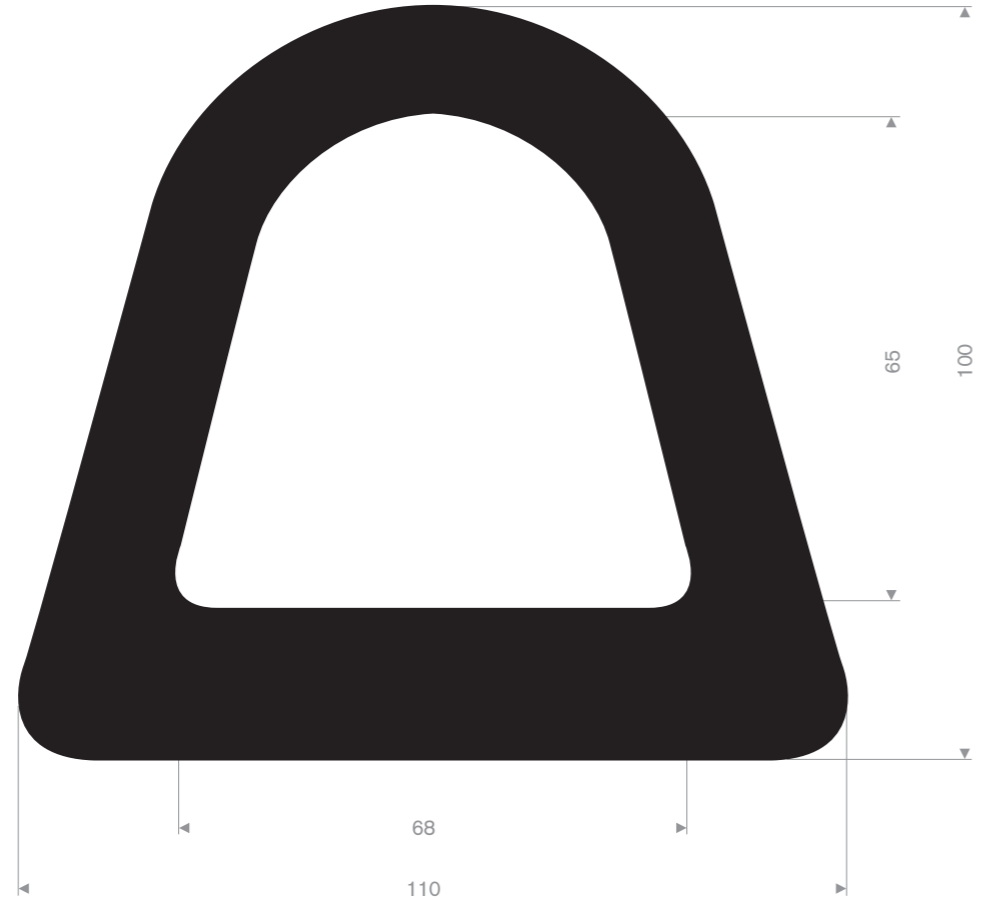

Item code 3921511010
Quality EPDM
Hardness 70° Shore
Colour Black
Length 12,50 meters