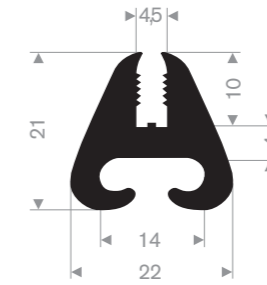

Item code 3921300812
Quality EPDM
Hardness 70° Shore
Colour Black
Length 50 meters