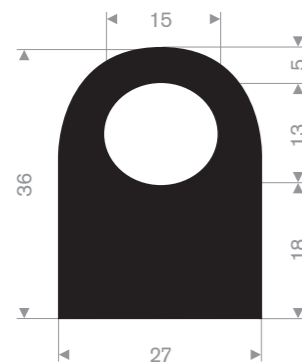

Item code 3170427036
 Quality EPDM
 Hardness 40° Shore
 Colour Black
 Length 20 meters

Quality EPDM cellular rubber core 3 sides full rubber skin
 Hardness 50° Shore
 Colour Black
 Tolerances ISO 3302 E3