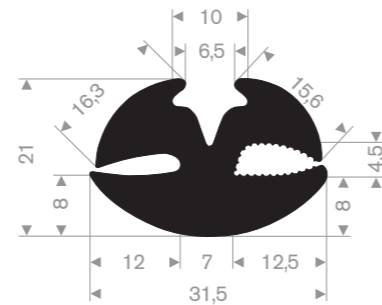

Item code 3921300382
Quality EPDM
Hardness 70° Shore
Colour Black
Length 25 meters