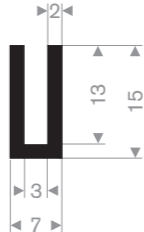

Item code 3921100435
Quality EPDM
Hardness 70° Shore
Colour Black
Length 100 meters