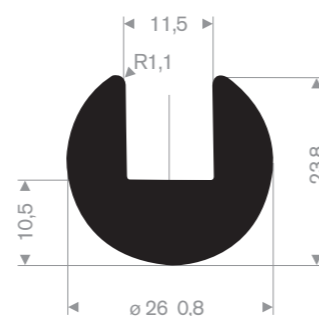

Item code 3921104385
Quality EPDM
Hardness 70° Shore
Colour Black
Length 50 meters