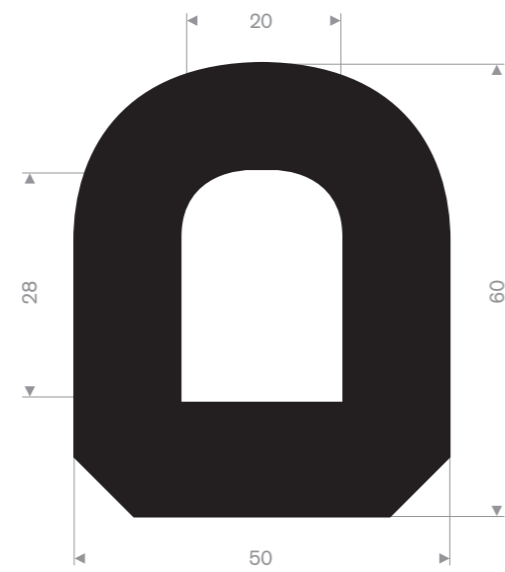

Item code 3921515060
Quality EPDM
Hardness 70° Shore
Colour Black
Length 10 meters