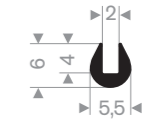

Item code 3921104300
Quality EPDM
Hardness 70° Shore
Colour Black
Length 200 meters