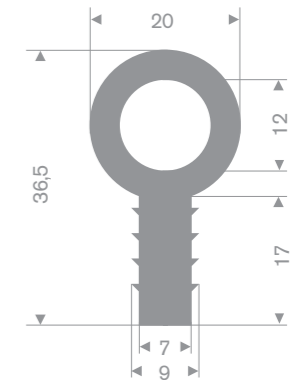

Item code 3921603101
Quality EPDM
Hardness 70° Shore
Colour Grey
Length 100 meters