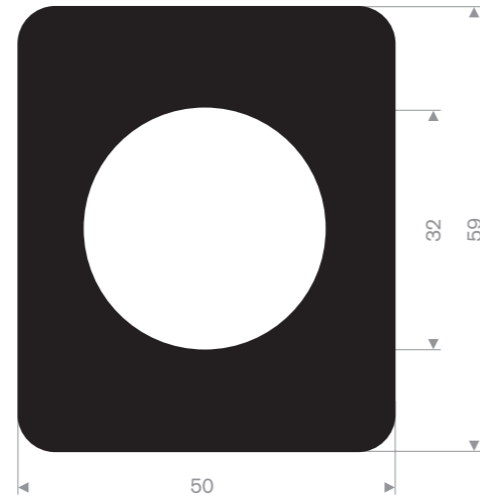

Item code 3921507068
 Quality EPDM
 Hardness 70° Shore
 Colour Black
 Length 10 meters

Item code 3921500490
 Quality SBR
 Hardness 70° Shore
 Colour Black
 Length 1,5 meters

Item code 392150700
 Quality EPDM
 Hardness 70° Shore
 Colour Black
 Length 10 meters

Item code 3921500492
 Quality SBR
 Hardness 70° Shore
 Colour Yellow
 Length 1,5 meters

Item code 3921500801
 Quality EPDM
 Hardness 70° Shore
 Colour Black
 Length 20 meters (self-adhesive)

Item code 3921506052
 Quality EPDM
 Hardness 70° Shore
 Colour Black
 Length 10 meters