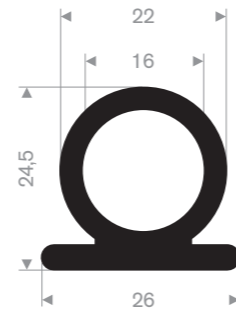

Item code 3921600805
Quality EPDM
Hardness 70° Shore
Colour Black
Length 25 meters

Item code 3921604800
Quality EPDM
Hardness 70° Shore
Colour Black
Length 100 meters

Item code 3921604950
Quality EPDM
Hardness 70° Shore
Colour Black
Length 100 meters