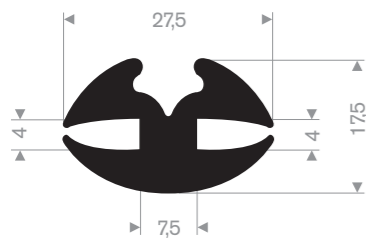

Item code 3921300238 Black
Item code 3921300239 Grey
Quality EPDM
Hardness 70° Shore
Length 50 meters