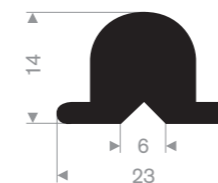

Item code 3921501398
Quality EPDM
Hardness 70° Shore
Colour Black
Length 30 meters