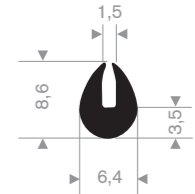

Item code 3921100018
Quality EPDM
Hardness 70° Shore
Colour Black
Length 100 meters