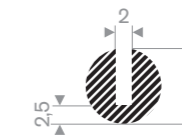

Item code 3922100112
Quality EPDM
Hardness 15° Shore
Colour Black
Length 100 meters