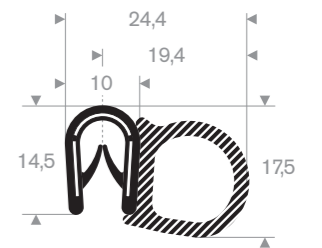

Item code 3924500119
Quality PVC + Sponge rubber EPDM
Clamping range 1-4 mm
Colour Black
Length 50 meters