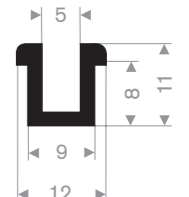

Item code 3921101026
Quality EPDM
Hardness 70° Shore
Colour Black
Length 30 meters