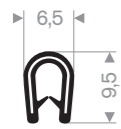

Clamping profiles Edge finishing profiles

Clamping profiles with sponge rubber seal

Item code 3924100128
Quality PVC
Clamping range 0,5-2 mm
Colour Black
Length 100 meters