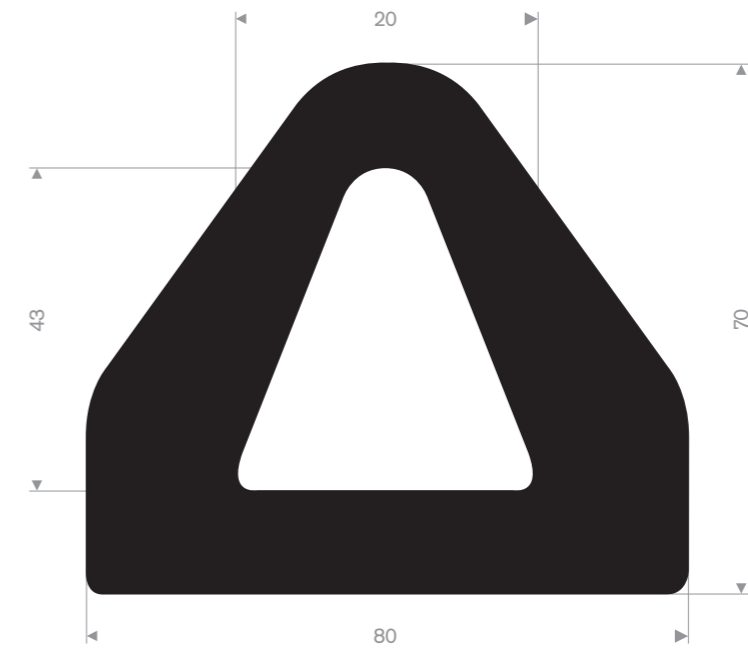

Item code 3921528070
Quality EPDM
Hardness 70° Shore
Colour Black
Length 10 meters