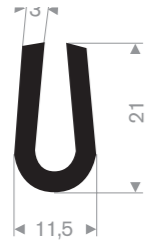

Item code 3921100224
Quality EPDM
Hardness 70° Shore
Colour Black
Length 50 meters