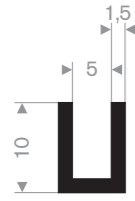

Rubber U profiles

Rubber U profiles

Item code 3921100390
Quality EPDM
Hardness 70° Shore
Colour Black
Length 100 meters